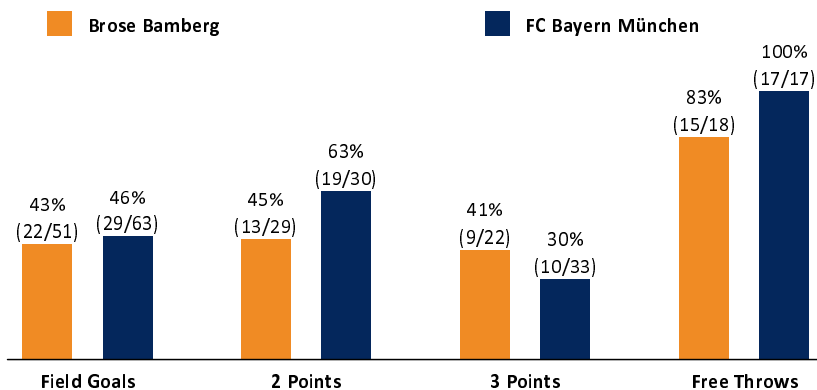

Attendance: 4.011

Scoreboard table showing Q1, Q2, Q3, Q4 scores for BAM and FCB.

BAM - Brose Bamberg (Coach: AMIEL Oren)

Main player statistics table for Brose Bamberg including columns for No., Name, Min, PTS, 2 Points, 3 Points, Field Goals, Free Throws, and various rebound and efficiency metrics.

FCB - FC Bayern München (Coach: TRINCHIERI Andrea)

Main player statistics table for FC Bayern München including columns for No., Name, Min, PTS, 2 Points, 3 Points, Field Goals, Free Throws, and various rebound and efficiency metrics.