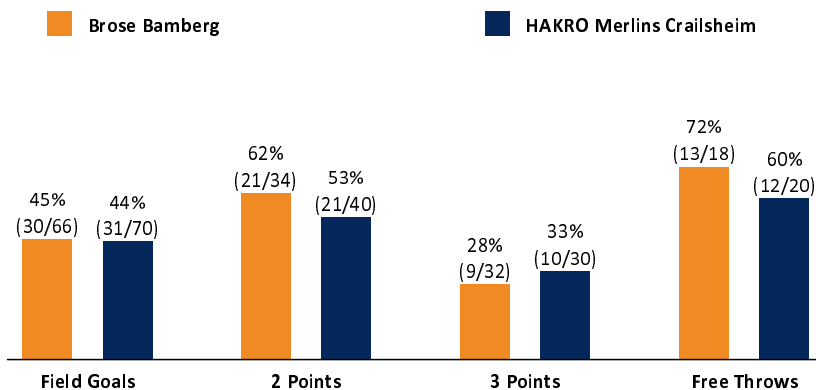

Brose Bamberg

82 : 84 HAKRO Merlins Crailsheim

Referee: STRAUBE Carsten
Umpires: FRITZ Clemens / BOHN Nicolai
Commissioner: BENDER Unte

Attendance: 3.018
Bamberg, Brose Arena Bamberg (6.150 Plätze), Di 4 OKT 2022, 19:00, Game-ID: 27477

Scoreboard table showing Q1, Q2, Q3, Q4 scores for BAM and CRA.

BAM - Brose Bamberg (Coach: AMIEL Oren)

Main player statistics table for BAM, including columns for No., Name, Min, PTS, 2 Points, 3 Points, Field Goals, Free Throws, and various rebound/assist metrics.

CRA - HAKRO Merlins Crailsheim (Coach: GLEIM Sebastian)

Main player statistics table for CRA, including columns for No., Name, Min, PTS, 2 Points, 3 Points, Field Goals, Free Throws, and various rebound/assist metrics.

Summary table comparing BAM and CRA on various team statistics such as Rebounds, Assists, Fouls, Turnovers, Steals, Points in the Paint, Second Chance Points, Fast Break Points, Biggest Lead, Biggest Scoring Run, Lead Changes, and Times Tied.

EASYCREDIT-BBL.DE

Alle offiziellen Statistiken der easyCredit BBL, Daten, Rekorde uvm. gibt es auf easyCredit-BBL.de! Und für unterwegs: die neue offizielle Liga-App, kostenfrei für iOS und Android.

MAGENTASPORT.DE

Keinen Korb mehr verpassen - Alle Spiele der easyCredit Basketball Bundesliga und des MagentaSport BBL Pokals live auf MagentaSport.de

LEGEND: Min Minutes Played, DR Defensive Rebounds, AS Assists, BS Blocked Shots, PF Fouls, +/- Plus-Minus-Rating, DNP Did Not Play, OR Offensive Rebounds, ST Steals, SB Shots Blocked, FD Fouls Drawn, * Starters, PTS Points, TR Total Rebounds, TO Turnovers, EFF Efficiency = ((PTS + TR + AS + ST + BS) - ((FGA - FGM) + (FTA - FTM) + TO))