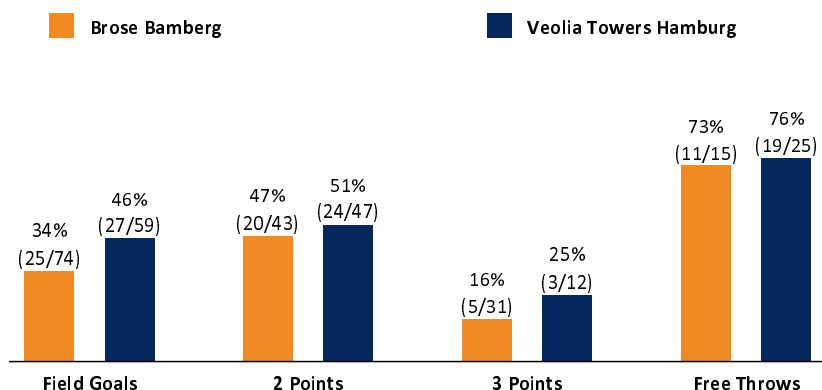

Brose Bamberg

66 : 76

Veolia Towers Hamburg

Referee: CICI Gentian
Umpires: MADINGER Christof / KRÜPER Moritz
Commissioner: LAUPRECHT Claus-Arwed

Attendance: 3.132
Bamberg, Brose Arena Bamberg (6.150 Plätze), FR 28 OKT 2022, 18:30, Game-ID: 27500

Scoreboard table showing Q1, Q2, Q3, Q4 scores for BAM and HAM.

BAM - Brose Bamberg (Coach: AMIEL Oren)

Main player statistics table for Brose Bamberg including columns for No., Name, Min, PTS, 2 Points, 3 Points, Field Goals, Free Throws, and various rebound/assist metrics.

HAM - Veolia Towers Hamburg (Coach: KORNER Raoul)

Main player statistics table for Veolia Towers Hamburg including columns for No., Name, Min, PTS, 2 Points, 3 Points, Field Goals, Free Throws, and various rebound/assist metrics.

Summary statistics table comparing BAM and HAM across various metrics like Rebounds, Assists, Fouls, and Turnovers.

EASYCREDIT-BBL.DE
Alle offiziellen Statistiken der easyCredit BBL, Daten, Rekorde uvm. gibt es auf easyCredit-BBL.de!

MAGENTASPORT.DE
Keinen Korb mehr verpassen - Alle Spiele der easyCredit Basketball Bundesliga und des MagentaSport BBL Pokals live auf MagentaSport.de

LEGEND
Min Minutes Played, DR Defensive Rebounds, AS Assists, BS Blocked Shots, PF Fouls, +/- Plus-Minus-Rating
DNP Did Not Play, OR Offensive Rebounds, ST Steals, SB Shots Blocked, FD Fouls Drawn, * Starters
PTS Points, TR Total Rebounds, TO Turnovers, EFF Efficiency = ((PTS + TR + AS + ST + BS) - ((FGA - FGM) + (FTA - FTM) + TO))