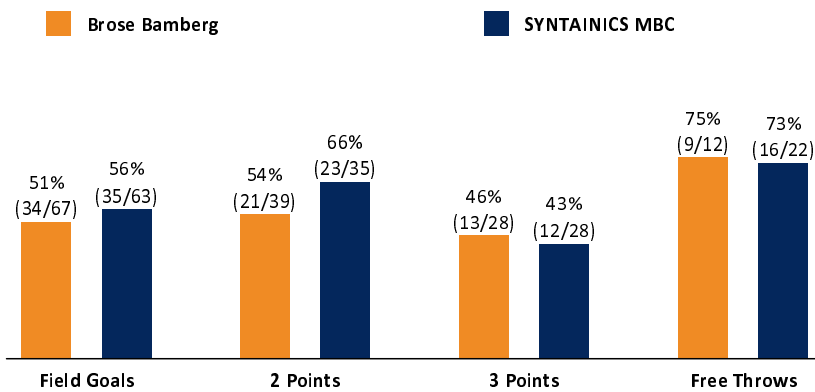

MBC - SYNTAINICS MBC (Coach: JOVOVIC Igor)

No.	Name	Min	PTS	2 Points	3 Points	Field Goals	Free Throws	OR	DR	TR	AS	ST	TO	BS	SB	PF	FD	EFF	+/-
*1	CLYBURN Kris	32:34	22	6/7 (86%)	3/5 (60%)	9/12 (75%)	1/2 (50%)	1	5	6	3	1	1			4	1	27	6
*4	IHRING Mario	8:43	0													1		0	-3
7	KERUSCH Sergio	DNP																	
8	BREUNIG Martin	19:47	16	7/13 (54%)	0/1 (0%)	7/14 (50%)	2/3 (67%)	4	2	6	3					1	6	17	9
*11	MUSHIDI Kostja	25:50	12	1/3 (33%)	3/7 (43%)	4/10 (40%)	1/2 (50%)		3	3	2		1			4	3	9	5
13	CAISIN Radii	4:10	0						2	2								2	-4
15	JELKS Stephon	9:05	3		1/2 (50%)	1/2 (50%)			2	2	3	1						8	1
*21	DARDEN Tremmell	30:00	6	2/2 (100%)	0/4 (0%)	2/6 (33%)	2/2 (100%)	4	4	2	1	4				2	3	5	6
23	CALLISON Charles	30:57	15	5/7 (71%)	1/3 (33%)	6/10 (60%)	2/4 (50%)		1	1	5	1	1			2	3	15	11
24	BALLOCK Mitchell	18:41	15	1/1 (100%)	4/6 (67%)	5/7 (71%)	1/1 (100%)		2	2		2	1			3	16	10	
*54	BRYANT John	20:13	9	1/2 (50%)		1/2 (50%)	7/8 (88%)	1	3	4	2					3	5	13	-1
Team / Coach								1	1	2							2		
Totals			200:00	98	23/35 (66%)	12/28 (43%)	35/63 (56%)	16/22 (73%)	7	25	32	20	6	8		17	24	114	8

BAM	MBC
9 / 23 / 32	7 / 25 / 32
25	20
24	17
17	24
8	8
6	6
36	42
3	11
8	13
10 (20:10)	22 (65:87)
8-0 (8:2)	10-0 (46:54)
Lead Changes: 4	
Times Tied: 4	

EASYCREDIT-BBL.DE

Alle offiziellen Statistiken der easyCredit BBL, Daten, Rekorde uvm. gibt es auf easyCredit-BBL.de! Und für unterwegs: die neue offizielle Liga-App, kostenfrei für iOS und Android.

MAGENTASPORT.DE

Keinen Korb mehr verpassen - Alle Spiele der easyCredit Basketball Bundesliga und des MagentaSport BBL Pokals live auf MagentaSport.de

LEGEND
Min Minutes Played   DR Defensive Rebounds   AS Assists   BS Blocked Shots   PF Fouls   +/- Plus-Minus-Rating
DNP Did Not Play   OR Offensive Rebounds   ST Steals   SB Shots Blocked   FD Fouls Drawn   * Starters
PTS Points   TR Total Rebounds   TO Turnovers   EFF Efficiency = ((PTS + TR + AS + ST + BS) - ((FGA - FGM) + (FTA - FTM) + TO))