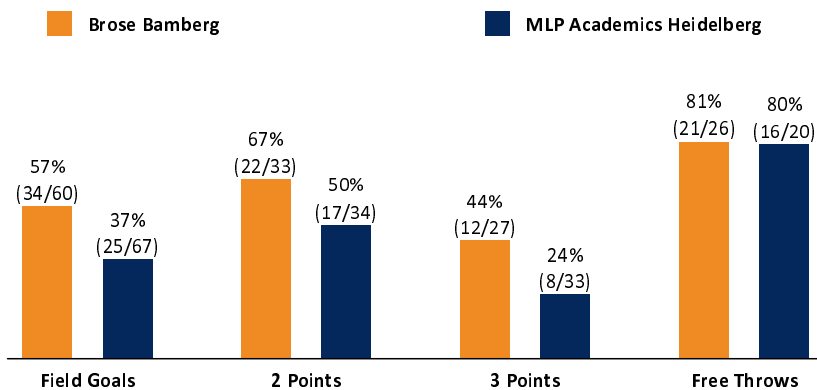

Brose Bamberg

101 : 74 MLP Academics Heidelberg

Referee: MATIP Martin
Umpires: CICI Gentian / KATTUR Radeesh
Commissioner: EICHHORN Christian

Attendance: 3.733
Bamberg, Brose Arena Bamberg (6.150 Plätze), FR 30 DEZ 2022, 20:30, Game-ID: 27570

Scoreboard table showing Q1, Q2, Q3, Q4 scores for BAM and HDB.

BAM - Brose Bamberg (Coach: AMIEL Oren)

Main player statistics table for Brose Bamberg including columns for No., Name, Min, PTS, 2 Points, 3 Points, Field Goals, Free Throws, OR, DR, TR, AS, ST, TO, BS, SB, PF, FD, EFF, +/-.

HDB - MLP Academics Heidelberg (Coach: IISALO Joonas)

Main player statistics table for MLP Academics Heidelberg including columns for No., Name, Min, PTS, 2 Points, 3 Points, Field Goals, Free Throws, OR, DR, TR, AS, ST, TO, BS, SB, PF, FD, EFF, +/-.

Summary statistics table comparing BAM and HDB across various metrics like Rebounds, Assists, Fouls, etc.

EASYCREDIT-BBL.DE

Alle offiziellen Statistiken der easyCredit BBL, Daten, Rekorde uvm. gibt es auf easyCredit-BBL.de! Und für unterwegs: die neue offizielle Liga-App, kostenfrei für iOS und Android.

MAGENTASPORT.DE

Keinen Korb mehr verpassen - Alle Spiele der easyCredit Basketball Bundesliga und des MagentaSport BBL Pokals live auf MagentaSport.de

LEGEND
Min Minutes Played
DNP Did Not Play
PTS Points
DR Defensive Rebounds
OR Offensive Rebounds
TR Total Rebounds
AS Assists
ST Steals
TO Turnovers
BS Blocked Shots
SB Shots Blocked
EFF Efficiency = ((PTS + TR + AS + ST + BS) - ((FGA - FGM) + (FTA - FTM) + TO))
PF Fouls
FD Fouls Drawn
+/- Plus-Minus-Rating
* Starters