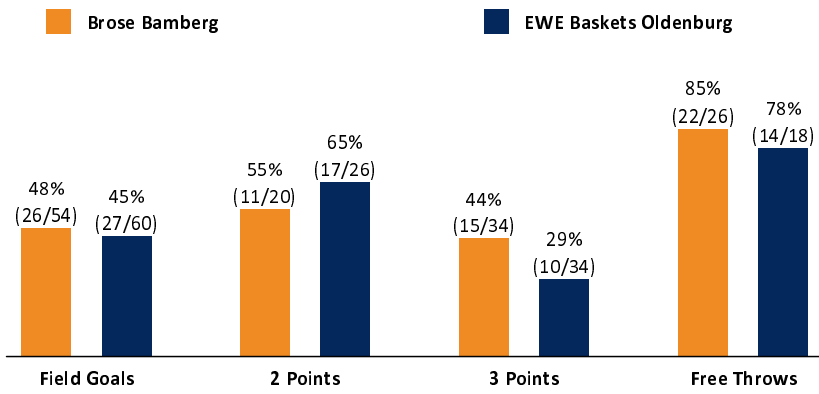

Brose Bamberg

89 : 78

EWE Baskets Oldenburg

Referee: LOTTERMOSER Robert
Umpires: STREIT Enrico / MOSKOVIC Alexander
Commissioner: BENDER Ute

Attendance: 4.073
Bamberg, Brose Arena Bamberg (6.150 Plätze), SA 7 JAN 2023, 18:00, Game-ID: 27583

Scoreboard table showing Q1, Q2, Q3, Q4 scores for BAM and OLD.

BAM - Brose Bamberg (Coach: AMIEL Oren)

Main player statistics table for BAM, including columns for No., Name, Min, PTS, 2 Points, 3 Points, Field Goals, Free Throws, and various advanced stats.

OLD - EWE Baskets Oldenburg (Coach: CALLES Pedro)

Main player statistics table for OLD, including columns for No., Name, Min, PTS, 2 Points, 3 Points, Field Goals, Free Throws, and various advanced stats.

Summary table comparing BAM and OLD on various metrics like Rebounds, Assists, Fouls, Turnovers, Steals, Points in the Paint, etc.

EASYCREDIT-BBL.DE
Alle offiziellen Statistiken der easyCredit BBL, Daten, Rekorde uvm. gibt es auf easyCredit-BBL.de!

MAGENTASPORT.DE
Keinen Korb mehr verpassen - Alle Spiele der easyCredit Basketball Bundesliga und des MagentaSport BBL Pokals live auf MagentaSport.de