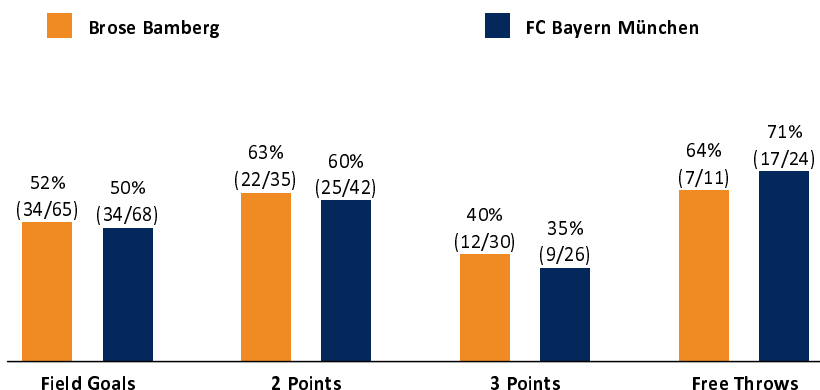

Brose Bamberg

87 : 94

FC Bayern München

Referee: STRAUBE Carsten
Umpires: BITTNER Steve / LODER Benedikt
Commissioner: LAUPRECHT Claus-Arwed

Attendance: 6.150
Bamberg, Brose Arena Bamberg (6.150 Plätze), SO 22 JAN 2023, 18:00, Game-ID: 27606

Scoreboard table showing Q1, Q2, Q3, Q4 scores for BAM and FCB.

BAM - Brose Bamberg (Coach: AMIEL Oren)

Main player statistics table for Brose Bamberg including columns for No., Name, Min, PTS, 2 Points, 3 Points, Field Goals, Free Throws, and various rebound/assist metrics.

FCB - FC Bayern München (Coach: TRINCHIERI Andrea)

Main player statistics table for FC Bayern München including columns for No., Name, Min, PTS, 2 Points, 3 Points, Field Goals, Free Throws, and various rebound/assist metrics.

Summary table comparing BAM and FCB across various statistical categories like Rebounds, Assists, Fouls, Turnovers, etc.

EASYCREDIT-BBL.DE
Alle offiziellen Statistiken der easyCredit BBL, Daten, Rekorde uvm. gibt es auf easyCredit-BBL.de!

MAGENTASPORT.DE
Keinen Korb mehr verpassen - Alle Spiele der easyCredit Basketball Bundesliga und des MagentaSport BBL Pokals live auf MagentaSport.de

LEGEND
Min Minutes Played, DR Defensive Rebounds, AS Assists, BS Blocked Shots, PF Fouls, +/- Plus-Minus-Rating
DNP Did Not Play, OR Offensive Rebounds, ST Steals, SB Shots Blocked, FD Fouls Drawn, * Starters
PTS Points, TR Total Rebounds, TO Turnovers, EFF Efficiency = ((PTS + TR + AS + ST + BS) - ((FGA - FGM) + (FTA - FTM) + TO))