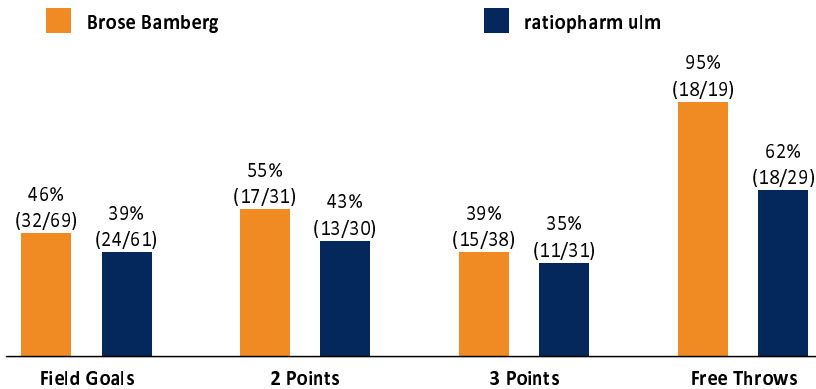

Brose Bamberg

97 : 77

ratiopharm ulm

Referee: MADINGER Christof
Umpires: THEIS Christian / ARIK Tamer
Commissioner: WEGNER Ronny

Attendance: 3.195
Bamberg, Brose Arena Bamberg (6.150 Plätze), DI 14 FEB 2023, 19:00, Game-ID: 27645

Scoreboard table showing Q1, Q2, Q3, Q4 scores for BAM and ULM.

BAM - Brose Bamberg (Coach: AMIEL Oren)

Main player statistics table for Brose Bamberg including columns for No., Name, Min, PTS, 2 Points, 3 Points, Field Goals, Free Throws, and various rebound and efficiency metrics.

ULM - ratiopharm ulm (Coach: GAVEL Anton)

Main player statistics table for ratiopharm ulm including columns for No., Name, Min, PTS, 2 Points, 3 Points, Field Goals, Free Throws, and various rebound and efficiency metrics.

Summary statistics table comparing BAM and ULM across various categories like Rebounds, Assists, Fouls, Turnovers, Steals, Points in the Paint, etc.

EASYCREDIT-BBL.DE

Alle offiziellen Statistiken der easyCredit BBL, Daten, Rekorde uvm. gibt es auf easyCredit-BBL.de! Und für unterwegs: die neue offizielle Liga-App, kostenfrei für iOS und Android.

MAGENTASPORT.DE

Keinen Korb mehr verpassen - Alle Spiele der easyCredit Basketball Bundesliga und des MagentaSport BBL Pokals live auf MagentaSport.de

LEGEND
Min Minutes Played
DNP Did Not Play
PTS Points
DR Defensive Rebounds
OR Offensive Rebounds
TR Total Rebounds
AS Assists
ST Steals
TO Turnovers
BS Blocked Shots
SB Shots Blocked
EFF Efficiency = ((PTS + TR + AS + ST + BS) - ((FGA - FGM) + (FTA - FTM) + TO))
PF Fouls
FD Fouls Drawn
+/- Plus-Minus-Rating
* Starters