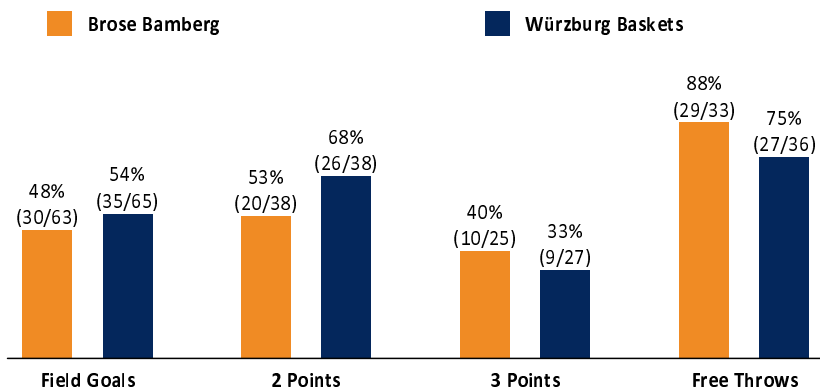

Brose Bamberg

99 : 106

Würzburg Baskets

Referee: FRITZ Clemens
Umpires: BRENDL Nicolas / KATTUR Radeesh
Commissioner: JANZEN Sascha

Attendance: 4.541
Bamberg, Brose Arena Bamberg (6.150 Plätze), SA 1 APR 2023, 20:30, Game-ID: 27691

Summary table showing scores by quarter (Q1-Q4) and OT1 for BAM and WUE.

BAM - Brose Bamberg (Coach: AMIEL Oren)

Main player statistics table for Brose Bamberg, including columns for No., Name, Min, PTS, 2 Points, 3 Points, Field Goals, Free Throws, and various rebound and efficiency metrics.

WUE - Würzburg Baskets (Coach: FILIPOVSKI Sasa)

Main player statistics table for Würzburg Baskets, including columns for No., Name, Min, PTS, 2 Points, 3 Points, Field Goals, Free Throws, and various rebound and efficiency metrics.

Summary table comparing BAM and WUE across various statistical categories such as Rebounds, Assists, Fouls, and Turnovers.

EASYCREDIT-BBL.DE
Alle offiziellen Statistiken der easyCredit BBL, Daten, Rekorde uvm. gibt es auf easyCredit-BBL.de!

MAGENTASPORT.DE
Keinen Korb mehr verpassen - Alle Spiele der easyCredit Basketball Bundesliga und des MagentaSport BBL Pokals live auf MagentaSport.de

LEGEND
Min Minutes Played, DR Defensive Rebounds, AS Assists, BS Blocked Shots, PF Fouls, +/- Plus-Minus-Rating
DNP Did Not Play, OR Offensive Rebounds, ST Steals, SB Shots Blocked, FD Fouls Drawn, * Starters
PTS Points, TR Total Rebounds, TO Turnovers, EFF Efficiency = ((PTS + TR + AS + ST + BS) - ((FGA - FGM) + (FTA - FTM) + TO))