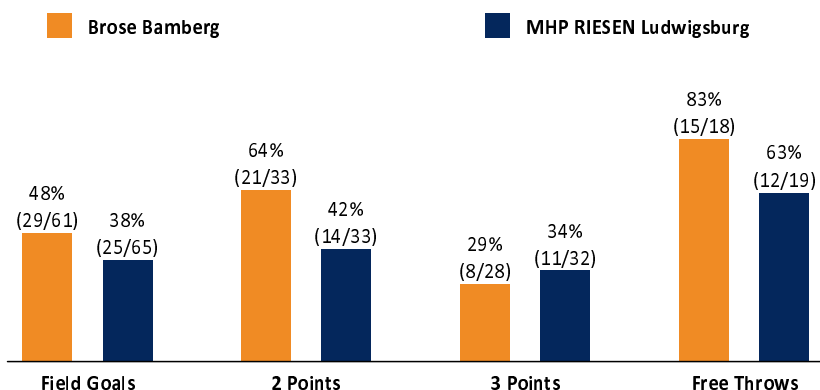

Brose Bamberg

81 : 73 MHP RIESEN Ludwigsburg

Referee: KOVACEVIC Nesa
Umpires: BITTNER Steve / LODER Benedikt
Commissioner: BENDER Ute

Attendance: 3.656
Bamberg, Brose Arena Bamberg (6.150 Plätze), MI 12 APR 2023, 18:30, Game-ID: 27721

Scoreboard table showing Q1, Q2, Q3, Q4 scores for BAM and LUD.

BAM - Brose Bamberg (Coach: AMIEL Oren)

Main player statistics table for Brose Bamberg including columns for No., Name, Min, PTS, 2 Points, 3 Points, Field Goals, Free Throws, and various rebound/assist metrics.

LUD - MHP RIESEN Ludwigsburg (Coach: KING Josh)

Main player statistics table for MHP RIESEN Ludwigsburg including columns for No., Name, Min, PTS, 2 Points, 3 Points, Field Goals, Free Throws, and various rebound/assist metrics.

Summary statistics table comparing BAM and LUD across categories like Rebounds, Assists, Fouls, Turnovers, Steals, Points in the Paint, Second Chance Points, Fast Break Points, Biggest Lead, Biggest Scoring Run, and Lead Changes.

EASYCREDIT-BBL.DE
Alle offiziellen Statistiken der easyCredit BBL, Daten, Rekorde uvm. gibt es auf easyCredit-BBL.de! Und für unterwegs: die neue offizielle Liga-App, kostenfrei für iOS und Android.

MAGENTASPORT.DE
Keinen Korb mehr verpassen - Alle Spiele der easyCredit Basketball Bundesliga und des MagentaSport BBL Pokals live auf MagentaSport.de

LEGEND
Min Minutes Played, DR Defensive Rebounds, AS Assists, BS Blocked Shots, PF Fouls, +/- Plus-Minus-Rating
DNP Did Not Play, OR Offensive Rebounds, ST Steals, SB Shots Blocked, FD Fouls Drawn, * Starters
PTS Points, TR Total Rebounds, TO Turnovers, EFF Efficiency = ((PTS + TR + AS + ST + BS) - ((FGA - FGM) + (FTA - FTM) + TO))