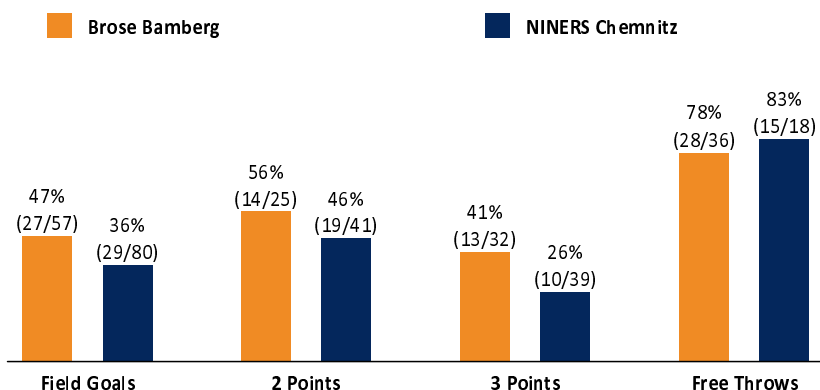

Brose Bamberg

95 : 83

NINERS Chemnitz

Referee: LOTTERMOSER Robert
Umpires: BRENDEL Nicolas / BITTNER Steve
Commissioner: LAUPRECHT Claus-Arwed

Attendance: 3.029
Bamberg, Brose Arena Bamberg (6.150 Plätze), MI 22 MRZ 2023, 19:00, Game-ID: 27740

Scoreboard table showing Q1, Q2, Q3, Q4 scores for BAM and CHE.

BAM - Brose Bamberg (Coach: AMIEL Oren)

Main player statistics table for BAM, including columns for No., Name, Min, PTS, 2 Points, 3 Points, Field Goals, Free Throws, and various rebound and efficiency metrics.

CHE - NINERS Chemnitz (Coach: PASTORE Rodrigo)

Main player statistics table for CHE, including columns for No., Name, Min, PTS, 2 Points, 3 Points, Field Goals, Free Throws, and various rebound and efficiency metrics.

Summary statistics table comparing BAM and CHE across categories like Rebounds, Assists, Fouls, Turnovers, Steals, Points in the Paint, etc.

EASYCREDIT-BBL.DE
Alle offiziellen Statistiken der easyCredit BBL, Daten, Rekorde uvm. gibt es auf easyCredit-BBL.de! Und für unterwegs: die neue offizielle Liga-App, kostenfrei für iOS und Android.

MAGENTASPORT.DE
Keinen Korb mehr verpassen - Alle Spiele der easyCredit Basketball Bundesliga und des MagentaSport BBL Pokals live auf MagentaSport.de

LEGEND
Min Minutes Played, DR Defensive Rebounds, AS Assists, BS Blocked Shots, PF Fouls, +/- Plus-Minus-Rating
DNP Did Not Play, OR Offensive Rebounds, ST Steals, SB Shots Blocked, FD Fouls Drawn, * Starters
PTS Points, TR Total Rebounds, TO Turnovers, EFF Efficiency = ((PTS + TR + AS + ST + BS) - ((FGA - FGM) + (FTA - FTM) + TO))