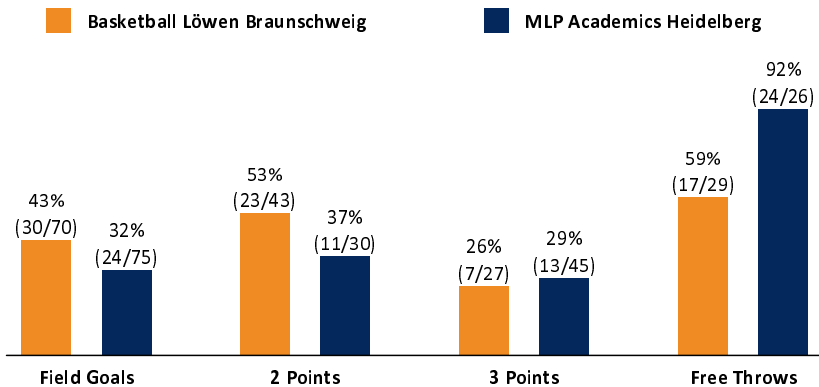

Referee: ORUZGANI Zufikar
Umpires: SIMONOW Konstantin / HODZIC Nermin
Commissioner: JANZEN Sascha

Braunschweig, Volkswagen Halle Braunschweig (3.603 Plätze), SO 16 OKT 2022, 15:00, Game-ID: 27294

Attendance: 1.982

Summary table showing quarter scores (Q1-Q4) and OT1 for BRA and HDB.

BRA - Basketball Löwen Braunschweig (Coach: RAMIREZ Jesus)

Main player statistics table for BRA, including columns for Name, Min, PTS, 2 Points, 3 Points, Field Goals, Free Throws, and various rebound and foul statistics.

HDB - MLP Academics Heidelberg (Coach: IISALO Joonas)

Main player statistics table for HDB, including columns for Name, Min, PTS, 2 Points, 3 Points, Field Goals, Free Throws, and various rebound and foul statistics.

Summary table comparing team statistics such as Rebounds, Assists, Fouls, Turnovers, Steals, Points in the Paint, and Second Chance Points.

EASYCREDIT-BBL.DE

Alle offiziellen Statistiken der easyCredit BBL, Daten, Rekorde uvm. gibt es auf easyCredit-BBL.de! Und für unterwegs: die neue offizielle Liga-App, kostenfrei für iOS und Android.

MAGENTASPORT.DE

Keinen Korb mehr verpassen - Alle Spiele der easyCredit Basketball Bundesliga und des MagentaSport BBL Pokals live auf MagentaSport.de

LEGEND: Min Minutes Played, DR Defensive Rebounds, AS Assists, BS Blocked Shots, PF Fouls, +/- Plus-Minus-Rating, DNP Did Not Play, OR Offensive Rebounds, ST Steals, SB Shots Blocked, FD Fouls Drawn, * Starters, PTS Points, TR Total Rebounds, TO Turnovers, EFF Efficiency = ((PTS + TR + AS + ST + BS) - ((FGA - FGM) + (FTA - FTM) + TO))