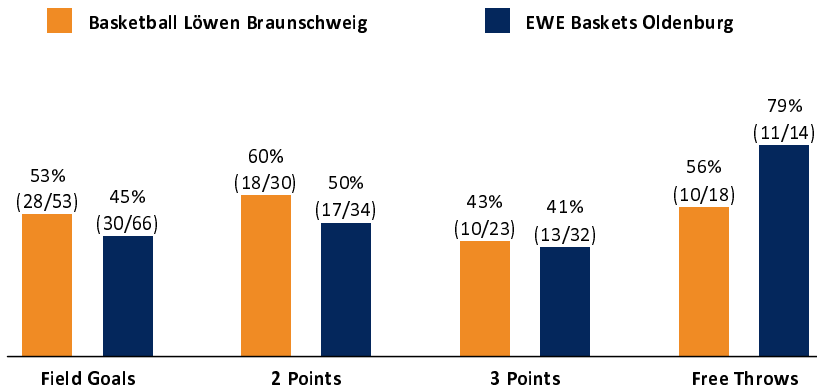

OLD - EWE Baskets Oldenburg (Coach: CALLES Pedro)

No.	Name	Min	PTS	2 Points	3 Points	Field Goals	Free Throws	OR	DR	TR	AS	ST	TO	BS	SB	PF	FD	EFF	+/-	
*3	DILEO Maximilian	20:50	6		2/6 (33%)	2/6 (33%)						2					1	4	9	
*4	RUSSELL DeWayne	34:56	13	2/11 (18%)	3/6 (50%)	5/17 (29%)			5	5	8	3	1		1	1	5	16	9	
*5	DRECHSEL Trey	30:38	17	6/8 (75%)	1/3 (33%)	7/11 (64%)	2/2 (100%)	4	4	8	3	2	2			3	3	24	9	
9	LOMAZS Rihards	24:42	9		2/5 (40%)	2/5 (40%)	3/4 (75%)		3	3	3		3			1	4	8	-3	
*15	KLASSEN Owen	13:42	9	3/4 (75%)		3/4 (75%)	3/4 (75%)	4	2	6	1		3	1	1	5	4	12	12	
*21	LEISSNER Tanner	31:27	14	1/3 (33%)	3/6 (50%)	4/9 (44%)	3/4 (75%)	3	1	4						1	2	12	4	
22	HOLYFIELD T.J.	16:40	6	3/4 (75%)	0/1 (0%)	3/5 (60%)		1	2	3		3	2		1	4		8	5	
25	OGBE Kenneth	DNP																		
33	HUNDT Bennet	4:59	3		1/1 (100%)	1/1 (100%)						1	1			3	1	3	0	
35	PJANIC Alen	22:06	7	2/4 (50%)	1/4 (25%)	3/8 (38%)			1	1				1		1		4	-5	
Team / Coach								1	1	2							2			
Totals			200:00	84	17/34 (50%)	13/32 (41%)	30/66 (45%)	11/14 (79%)	13	19	32	15	11	12	2	3	19	20	93	8

BRA	OLD
10 / 23 / 33	Rebounds OR/DR/TR
24	Assists
20	Fouls
19	Fouls Drawn
19	Turnovers
4	Steals
34	Points in the Paint
10	Second Chance Points
	Fast Break Points
1 (43:42)	Biggest Lead
12-0 (43:42)	Biggest Scoring Run
	Lead Changes: 2
	Times Tied: 2

EASYCREDIT-BBL.DE

Alle offiziellen Statistiken der easyCredit BBL, Daten, Rekorde uvm. gibt es auf easyCredit-BBL.de! Und für unterwegs: die neue offizielle Liga-App, kostenfrei für iOS und Android.

MAGENTASPORT.DE

Keinen Korb mehr verpassen - Alle Spiele der easyCredit Basketball Bundesliga und des MagentaSport BBL Pokals live auf MagentaSport.de

LEGEND
Min Minutes Played   DR Defensive Rebounds   AS Assists   BS Blocked Shots   PF Fouls   +/- Plus-Minus-Rating
DNP Did Not Play   OR Offensive Rebounds   ST Steals   SB Shots Blocked   FD Fouls Drawn   * Starters
PTS Points   TR Total Rebounds   TO Turnovers   EFF Efficiency = ((PTS + TR + AS + ST + BS) - ((FGA - FGM) + (FTA - FTM) + TO))