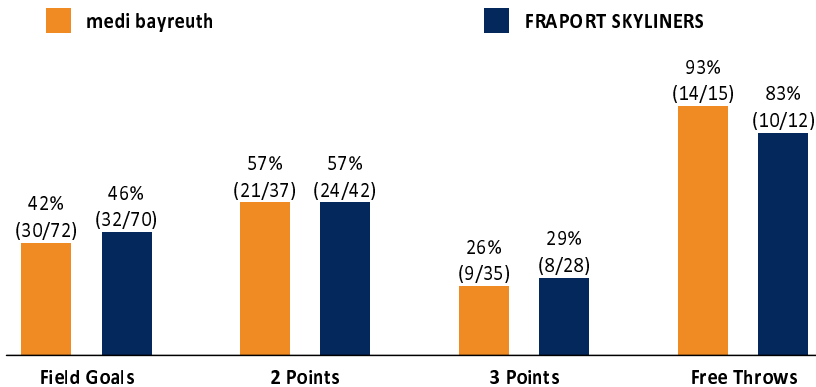

medi bayreuth

83 : 82 FRAPORT SKYLINERS

Referee: STRAUBE Carsten
Umpires: MUTAPCIC Armin / HODZIC Nermin
Commissioner: WEGNER Ronny

Attendance: 2.608
Bayreuth, Oberfrankenhalle Bayreuth (3.300 Plätze), FR 30 SEP 2022, 20:30, Game-ID: 27464

Summary table showing scores by quarter (Q1-Q4) and OT1 for BAY and FRA.

BAY - medi bayreuth (Coach: MASELL Lars)

Main player statistics table for medi bayreuth, including columns for No., Name, Min, PTS, 2 Points, 3 Points, Field Goals, Free Throws, and various rebound/assist/steal metrics.

Summary table comparing team statistics such as Rebounds, Assists, Fouls, Turnovers, Steals, Points in the Paint, Second Chance Points, Fast Break Points, Biggest Lead, Biggest Scoring Run, Lead Changes, and Times Tied.