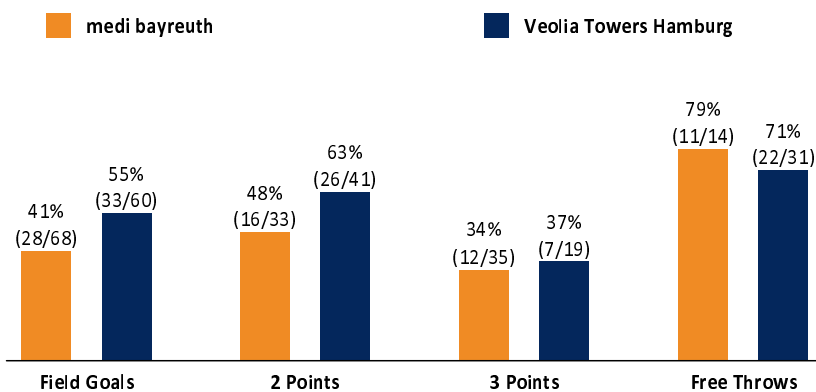

medi bayreuth

79 : 95 Veolia Towers Hamburg

Referee: PANTHER Anne
Umpires: BARTH Benjamin / THEIS Christian
Commissioner: BENDER Ute

Attendance: 2.507
Bayreuth, Oberfrankenhalle Bayreuth (3.300 Plätze), SA 8 OKT 2022, 18:00, Game-ID: 27483

Scoreboard table showing Q1, Q2, Q3, Q4 scores for BAY and HAM.

BAY - medi bayreuth (Coach: MASELL Lars)

Main player statistics table for medi bayreuth including columns for No., Name, Min, PTS, 2 Points, 3 Points, Field Goals, Free Throws, and various advanced stats.

HAM - Veolia Towers Hamburg (Coach: KORNER Raoul)

Main player statistics table for Veolia Towers Hamburg including columns for No., Name, Min, PTS, 2 Points, 3 Points, Field Goals, Free Throws, and various advanced stats.

Summary table comparing BAY and HAM across various categories like Rebounds, Assists, Fouls, etc.

EASYCREDIT-BBL.DE

Alle offiziellen Statistiken der easyCredit BBL, Daten, Rekorde uvm. gibt es auf easyCredit-BBL.de! Und für unterwegs: die neue offizielle Liga-App, kostenfrei für iOS und Android.

MAGENTASPORT.DE

Keinen Korb mehr verpassen - Alle Spiele der easyCredit Basketball Bundesliga und des MagentaSport BBL Pokals live auf MagentaSport.de

LEGEND
Min Minutes Played
DNP Did Not Play
PTS Points
DR Defensive Rebounds
OR Offensive Rebounds
TR Total Rebounds
AS Assists
ST Steals
TO Turnovers
BS Blocked Shots
SB Shots Blocked
EFF Efficiency = ((PTS + TR + AS + ST + BS) - ((FGA - FGM) + (FTA - FTM) + TO))
PF Fouls
FD Fouls Drawn
+/- Plus-Minus-Rating
* Starters