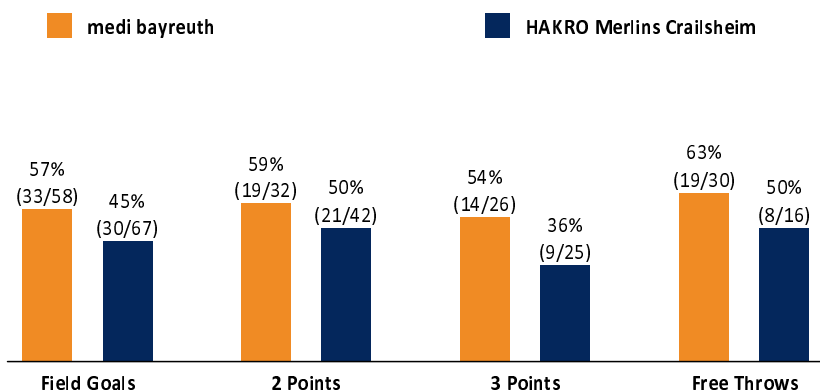

medi bayreuth

99 : 77 HAKRO Merlins Crailsheim

Referee: MADINGER Christof
Umpires: STREIT Enrico / FINGERLING Stefan
Commissioner: KINDERVATER Max

Attendance: 2.672
Bayreuth, Oberfrankenhalle Bayreuth (3.300 Plätze), SO 23 OKT 2022, 15:00, Game-ID: 27498

Summary table showing scores by quarter (Q1-Q4) for BAY and CRA.

BAY - medi bayreuth (Coach: MASELL Lars)

Main player statistics table for medi bayreuth, including columns for No., Name, Min, PTS, 2 Points, 3 Points, Field Goals, Free Throws, and various rebound/assist/steal metrics.

CRA - HAKRO Merlins Crailsheim (Coach: GLEIM Sebastian)

Main player statistics table for HAKRO Merlins Crailsheim, including columns for No., Name, Min, PTS, 2 Points, 3 Points, Field Goals, Free Throws, and various rebound/assist/steal metrics.

Summary table comparing BAY and CRA on various team statistics such as Rebounds, Assists, Fouls, Turnovers, Steals, Points in the Paint, etc.

EASYCREDIT-BBL.DE
Alle offiziellen Statistiken der easyCredit BBL, Daten, Rekorde uvm. gibt es auf easyCredit-BBL.de! Und für unterwegs: die neue offizielle Liga-App, kostenfrei für iOS und Android.

MAGENTASPORT.DE
Keinen Korb mehr verpassen - Alle Spiele der easyCredit Basketball Bundesliga und des MagentaSport BBL Pokals live auf MagentaSport.de

LEGEND
Min Minutes Played, DR Defensive Rebounds, AS Assists, BS Blocked Shots, PF Fouls, +/- Plus-Minus-Rating
DNP Did Not Play, OR Offensive Rebounds, ST Steals, SB Shots Blocked, FD Fouls Drawn, * Starters
PTS Points, TR Total Rebounds, TO Turnovers, EFF Efficiency = ((PTS + TR + AS + ST + BS) - ((FGA - FGM) + (FTA - FTM) + TO))