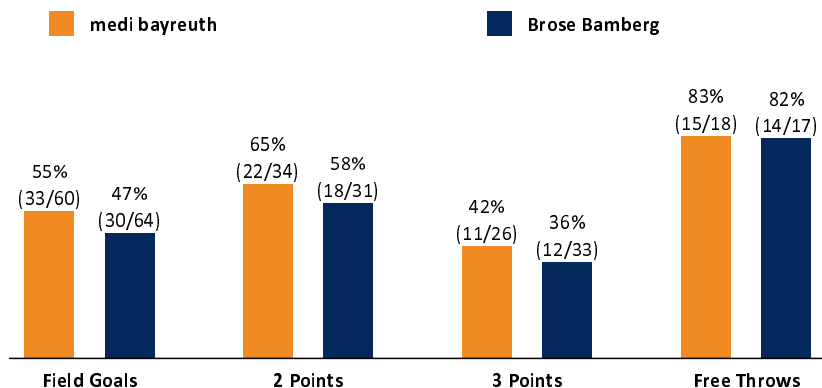

medi bayreuth

92 : 86

Brose Bamberg

Referee: BARTH Benjamin
Umpires: ARIK Tamer / HODZIC Nermin
Commissioner: WEICHERT Horst

Attendance: 3.400
Bayreuth, Oberfrankenhalle Bayreuth (3.300 Plätze), MO 26 DEZ 2022, 20:30, Game-ID: 27558

Scoreboard table showing Q1, Q2, Q3, Q4 scores for BAY and BAM.

BAY - medi bayreuth (Coach: MASELL Lars)

Main player statistics table for medi bayreuth including columns for No., Name, Min, PTS, 2 Points, 3 Points, Field Goals, Free Throws, and various rebound/assist metrics.

BAM - Brose Bamberg (Coach: AMIEL Oren)

Main player statistics table for Brose Bamberg including columns for No., Name, Min, PTS, 2 Points, 3 Points, Field Goals, Free Throws, and various rebound/assist metrics.

Summary table comparing BAY and BAM across various statistical categories like Rebounds, Assists, Fouls, Turnovers, Steals, etc.

EASYCREDIT-BBL.DE

Alle offiziellen Statistiken der easyCredit BBL, Daten, Rekorde uvm. gibt es auf easyCredit-BBL.de! Und für unterwegs: die neue offizielle Liga-App, kostenfrei für iOS und Android.

MAGENTASPORT.DE

Keinen Korb mehr verpassen - Alle Spiele der easyCredit Basketball Bundesliga und des MagentaSport BBL Pokals live auf MagentaSport.de

LEGEND
Min Minutes Played
DNP Did Not Play
PTS Points
DR Defensive Rebounds
OR Offensive Rebounds
TR Total Rebounds
AS Assists
ST Steals
TO Turnovers
BS Blocked Shots
SB Shots Blocked
EFF Efficiency = ((PTS + TR + AS + ST + BS) - ((FGA - FGM) + (FTA - FTM) + TO))
PF Fouls
FD Fouls Drawn
+/- Plus-Minus-Rating
* Starters