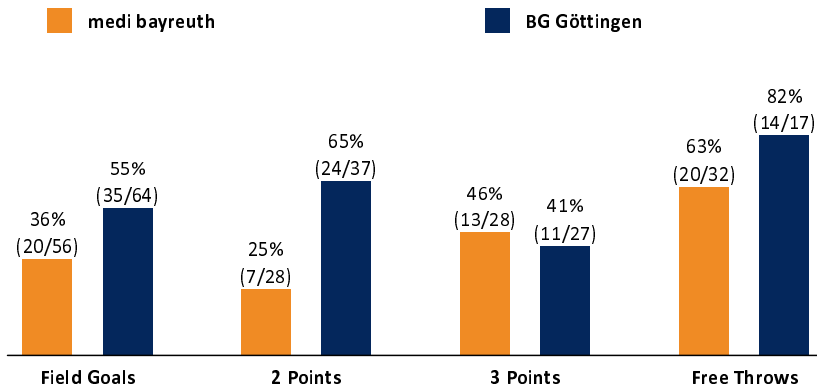

medi bayreuth

73 : 95

BG Göttingen

Referee: REITER Moritz
Umpires: BRENDEL Nicolas / BOHN Andreas
Commissioner: WEGNER Ronny

Attendance: 2.867
Bayreuth, Oberfrankenhalle Bayreuth (3.300 Plätze), DO 29 DEZ 2022, 19:00, Game-ID: 27565

Scoreboard table showing Q1, Q2, Q3, Q4 scores for BAY and GOT.

BAY - medi bayreuth (Coach: MASELL Lars)

Main player statistics table for medi bayreuth including columns for No., Name, Min, PTS, 2 Points, 3 Points, Field Goals, Free Throws, OR, DR, TR, AS, ST, TO, BS, SB, PF, FD, EFF, +/-.

GOT - BG Göttingen (Coach: MOORS Roel)

Main player statistics table for BG Göttingen including columns for No., Name, Min, PTS, 2 Points, 3 Points, Field Goals, Free Throws, OR, DR, TR, AS, ST, TO, BS, SB, PF, FD, EFF, +/-.

Summary statistics table comparing BAY and GOT across various metrics like Rebounds, Assists, Fouls, Turnovers, Steals, Points in the Paint, etc.

EASYCREDIT-BBL.DE

Alle offiziellen Statistiken der easyCredit BBL, Daten, Rekorde uvm. gibt es auf easyCredit-BBL.de! Und für unterwegs: die neue offizielle Liga-App, kostenfrei für iOS und Android.

MAGENTASPORT.DE

Keinen Korb mehr verpassen - Alle Spiele der easyCredit Basketball Bundesliga und des MagentaSport BBL Pokals live auf MagentaSport.de

LEGEND
Min Minutes Played
DNP Did Not Play
PTS Points
DR Defensive Rebounds
OR Offensive Rebounds
TR Total Rebounds
AS Assists
ST Steals
TO Turnovers
BS Blocked Shots
SB Shots Blocked
EFF Efficiency = ((PTS + TR + AS + ST + BS) - ((FGA - FGM) + (FTA - FTM) + TO))
PF Fouls
FD Fouls Drawn
+/- Plus-Minus-Rating
* Starters