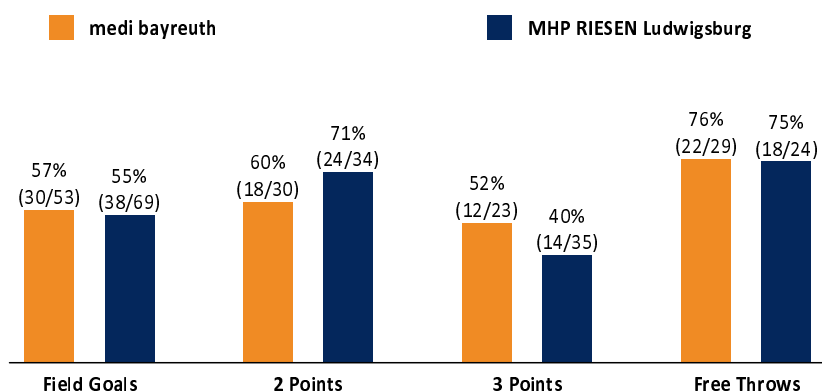

medi bayreuth

94 : 108 MHP RIESEN Ludwigsburg

Referee: BITTNER Steve
Umpires: STRAUBE Carsten / HODZIC Nermin
Commissioner: BENDER Ute

Attendance: 2.037
Bayreuth, Oberfrankenhalle Bayreuth (3.300 Plätze), DI 14 FEB 2023, 19:00, Game-ID: 27648

Scoreboard table showing Q1, Q2, Q3, Q4 scores for BAY and LUD.

BAY - medi bayreuth (Coach: DRIJENCIC Mladen)

Main player statistics table for medi bayreuth including columns for No., Name, Min, PTS, 2 Points, 3 Points, Field Goals, Free Throws, and various rebound/steal metrics.

LUD - MHP RIESEN Ludwigsburg (Coach: KING Josh)

Main player statistics table for MHP RIESEN Ludwigsburg including columns for No., Name, Min, PTS, 2 Points, 3 Points, Field Goals, Free Throws, and various rebound/steal metrics.

Summary statistics table comparing BAY and LUD across various metrics like Rebounds, Assists, Fouls, and Turnovers.

EASYCREDIT-BBL.DE

Alle offiziellen Statistiken der easyCredit BBL, Daten, Rekorde uvm. gibt es auf easyCredit-BBL.de! Und für unterwegs: die neue offizielle Liga-App, kostenfrei für iOS und Android.

MAGENTASPORT.DE

Keinen Korb mehr verpassen - Alle Spiele der easyCredit Basketball Bundesliga und des MagentaSport BBL Pokals live auf MagentaSport.de

LEGEND
Min Minutes Played
DNP Did Not Play
PTS Points
DR Defensive Rebounds
OR Offensive Rebounds
TR Total Rebounds
AS Assists
ST Steals
TO Turnovers
BS Blocked Shots
SB Shots Blocked
EFF Efficiency = ((PTS + TR + AS + ST + BS) - ((FGA - FGM) + (FTA - FTM) + TO))
PF Fouls
FD Fouls Drawn
+/- Plus-Minus-Rating
* Starters