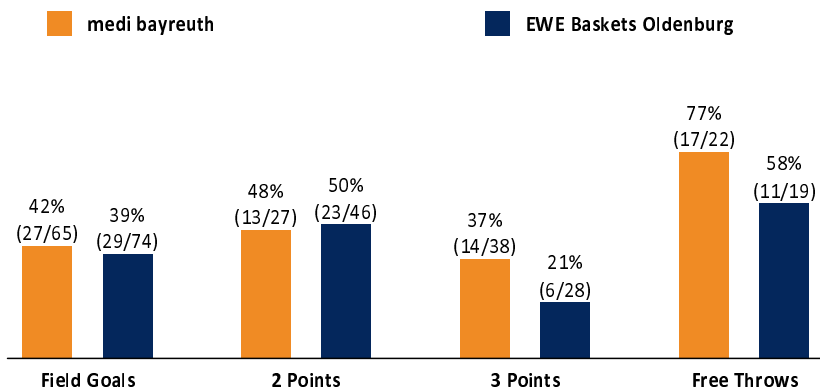

medi bayreuth

85 : 75 EWE Baskets Oldenburg

Referee: BARTH Benjamin
Umpires: ARIK Tamer / SIROWI Dennis
Commissioner: BENDER Ute

Attendance: 2.595
Bayreuth, Oberfrankenhalle Bayreuth (3.300 Plätze), FR 24 MRZ 2023, 18:30, Game-ID: 27681

Scoreboard table showing Q1, Q2, Q3, Q4 scores for BAY and OLD.

BAY - medi bayreuth (Coach: DRIJENCIC Mladen)

Main player statistics table for medi bayreuth including columns for No., Name, Min, PTS, 2 Points, 3 Points, Field Goals, Free Throws, and various rebound/assist metrics.

OLD - EWE Baskets Oldenburg (Coach: CALLES Pedro)

Main player statistics table for EWE Baskets Oldenburg including columns for No., Name, Min, PTS, 2 Points, 3 Points, Field Goals, Free Throws, and various rebound/assist metrics.

Summary table comparing BAY and OLD across various categories like Rebounds, Assists, Fouls, Turnovers, Steals, Points in the Paint, etc.

EASYCREDIT-BBL.DE

Alle offiziellen Statistiken der easyCredit BBL, Daten, Rekorde uvm. gibt es auf easyCredit-BBL.de! Und für unterwegs: die neue offizielle Liga-App, kostenfrei für iOS und Android.

MAGENTASPORT.DE

Keinen Korb mehr verpassen - Alle Spiele der easyCredit Basketball Bundesliga und des MagentaSport BBL Pokals live auf MagentaSport.de

LEGEND
Min Minutes Played
DR Defensive Rebounds
AS Assists
BS Blocked Shots
PF Fouls
+/- Plus-Minus-Rating
DNP Did Not Play
OR Offensive Rebounds
ST Steals
SB Shots Blocked
FD Fouls Drawn
* Starters
PTS Points
TR Total Rebounds
TO Turnovers
EFF Efficiency = ((PTS + TR + AS + ST + BS) - ((FGA - FGM) + (FTA - FTM) + TO))