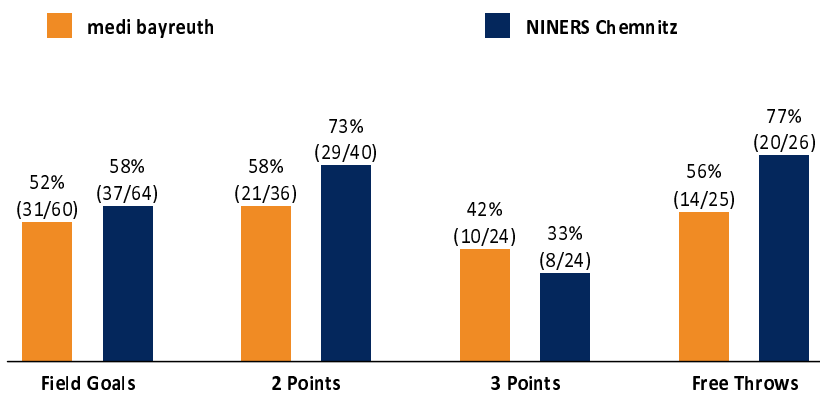

medi bayreuth

86 : 102

NINERS Chemnitz

Referee: CICI Gentian
Umpires: ARIK Tamer / KRÜPER Moritz
Commissioner: KINDERVATER Max

Attendance: 2.229
Bayreuth, Oberfrankenhalle Bayreuth (3.300 Plätze), DI 18 APR 2023, 20:30, Game-ID: 27716

Summary table showing scores for Q1, Q2, Q3, Q4 for BAY and CHE.

BAY - medi bayreuth (Coach: DRIJENCIC Mladen)

Main player statistics table for medi bayreuth including columns for No., Name, Min, PTS, 2 Points, 3 Points, Field Goals, Free Throws, and various advanced stats.

CHE - NINERS Chemnitz (Coach: PASTORE Rodrigo)

Main player statistics table for NINERS Chemnitz including columns for No., Name, Min, PTS, 2 Points, 3 Points, Field Goals, Free Throws, and various advanced stats.

Summary table comparing BAY and CHE on various performance metrics like Rebounds, Assists, Fouls, Turnovers, Steals, Points in the Paint, etc.

EASYCREDIT-BBL.DE
Alle offiziellen Statistiken der easyCredit BBL, Daten, Rekorde uvm. gibt es auf easyCredit-BBL.de!

MAGENTASPORT.DE
Keinen Korb mehr verpassen - Alle Spiele der easyCredit Basketball Bundesliga und des MagentaSport BBL Pokals live auf MagentaSport.de

LEGEND
Min Minutes Played, DR Defensive Rebounds, AS Assists, BS Blocked Shots, PF Fouls, +/- Plus-Minus-Rating
DNP Did Not Play, OR Offensive Rebounds, ST Steals, SB Shots Blocked, FD Fouls Drawn, * Starters
PTS Points, TR Total Rebounds, TO Turnovers, EFF Efficiency = ((PTS + TR + AS + ST + BS) - ((FGA - FGM) + (FTA - FTM) + TO))