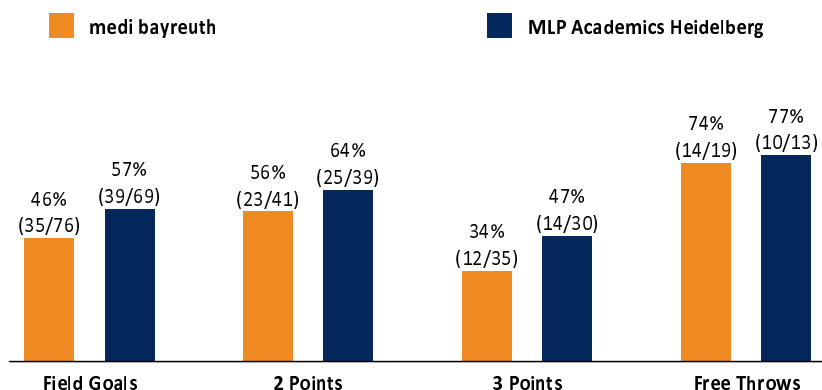

medi bayreuth

96 : 102 MLP Academics Heidelberg

Referee: STRAUBE Carsten
Umpires: HODZIC Nermin / LODER Benedikt
Commissioner: WEGNER Ronny

Attendance: 2.305
Bayreuth, Oberfrankenhalle Bayreuth (3.300 Plätze), MI 26 APR 2023, 19:00, Game-ID: 27741

Scoreboard table showing Q1, Q2, Q3, Q4 scores for BAY and HDB.

BAY - medi bayreuth (Coach: DRIJENCIC Mladen)

Main player statistics table for BAY team including columns for No., Name, Min, PTS, 2 Points, 3 Points, Field Goals, Free Throws, and various rebound/assist metrics.

HDB - MLP Academics Heidelberg (Coach: IISALO Joonas)

Main player statistics table for HDB team including columns for No., Name, Min, PTS, 2 Points, 3 Points, Field Goals, Free Throws, and various rebound/assist metrics.

Summary table comparing BAY and HDB on various metrics like Rebounds, Assists, Fouls, Turnovers, Steals, Points in the Paint, etc.

EASYCREDIT-BBL.DE
Alle offiziellen Statistiken der easyCredit BBL, Daten, Rekorde uvm. gibt es auf easyCredit-BBL.de!

MAGENTASPORT.DE
Keinen Korb mehr verpassen - Alle Spiele der easyCredit Basketball Bundesliga und des MagentaSport BBL Pokals live auf MagentaSport.de

LEGEND
Min Minutes Played, DR Defensive Rebounds, AS Assists, BS Blocked Shots, PF Fouls, +/- Plus-Minus-Rating
DNP Did Not Play, OR Offensive Rebounds, ST Steals, SB Shots Blocked, FD Fouls Drawn, * Starters
PTS Points, TR Total Rebounds, TO Turnovers, EFF Efficiency = ((PTS + TR + AS + ST + BS) - ((FGA - FGM) + (FTA - FTM) + TO))