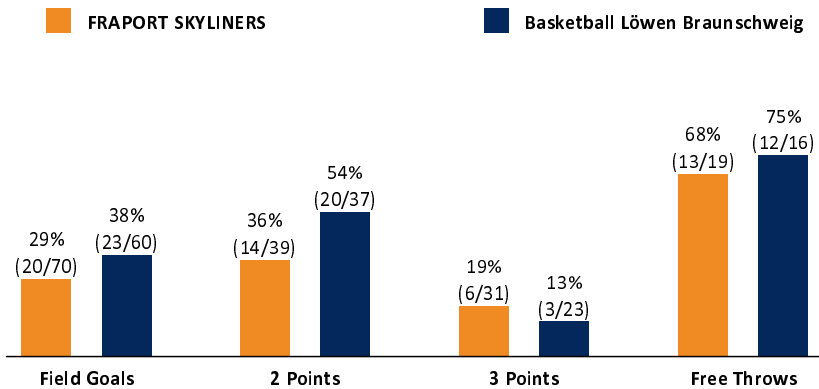

BRA - Basketball Löwen Braunschweig (Coach: RAMIREZ Jesus)

No.	Name	Min	PTS	2 Points	3 Points	Field Goals	Free Throws	OR	DR	TR	AS	ST	TO	BS	SB	PF	FD	EFF	+/-	
0	AYDINOGLU Gian	DNP																		
*1	KRÄMER David	26:37	17	6/8 (75%)	0/5 (0%)	6/13 (46%)	5/6 (83%)		6	6			3			3	5	12	9	
3	TISCHLER Nicholas	24:11	2	1/4 (25%)	0/2 (0%)	1/6 (17%)		1	3	4			3			5	1	-2	-2	
4	VAN SLOOTEN Luc	23:45	8	1/1 (100%)	1/1 (100%)	2/2 (100%)	3/5 (60%)		2	2	3		1			1	3	10	-1	
8	BANGO Jilson	25:22	13	6/9 (67%)		6/9 (67%)	1/2 (50%)	5	5	10			2	3	1	3	3	20	16	
*10	FRU Sananda	22:40	5	2/3 (67%)		2/3 (67%)	1/1 (100%)	5	3	8	1	1		1	1	2	2	15	2	
*13	TISCHLER Brandon	11:05	2	1/3 (33%)		1/3 (33%)			5	5		1		1		1		7	6	
21	AMAIZE Robin	26:07	7	1/3 (33%)	1/5 (20%)	2/8 (25%)	2/2 (100%)		4	4	1	3	1	1		1	5	9	-2	
*33	HOBBS Braydon	27:58	7	2/3 (67%)	1/9 (11%)	3/12 (25%)			5	5	9	2	3			3	1	11	-2	
*44	TURUDIC Benedikt	12:15	0	0/3 (0%)	0/1 (0%)	0/4 (0%)		1		1	1		1			3		-3	-16	
Team / Coach									1	1			4		1		-3			
Totals			200:00	61	20/37 (54%)	3/23 (13%)	23/60 (38%)	12/16 (75%)	12	34	46	15	7	18	6	2	23	20	76	2

FRA	BRA
17 / 25 / 42	12 / 34 / 46
14	15
20	23
22	20
12	18
10	7
20	38
16	12
	9
5 (5:0)	16 (13:29)
11-0 (56:58)	15-0 (5:15)
	Lead Changes: 1
	Times Tied: 2

EASYCREDIT-BBL.DE

Alle offiziellen Statistiken der easyCredit BBL, Daten, Rekorde uvm. gibt es auf easyCredit-BBL.de! Und für unterwegs: die neue offizielle Liga-App, kostenfrei für iOS und Android.

MAGENTASPORT.DE

Keinen Korb mehr verpassen - Alle Spiele der easyCredit Basketball Bundesliga und des MagentaSport BBL Pokals live auf MagentaSport.de

LEGEND
Min Minutes Played   DR Defensive Rebounds   AS Assists   BS Blocked Shots   PF Fouls   +/- Plus-Minus-Rating
DNP Did Not Play   OR Offensive Rebounds   ST Steals   SB Shots Blocked   FD Fouls Drawn   * Starters
PTS Points   TR Total Rebounds   TO Turnovers   EFF Efficiency = ((PTS + TR + AS + ST + BS) - ((FGA - FGM) + (FTA - FTM) + TO))