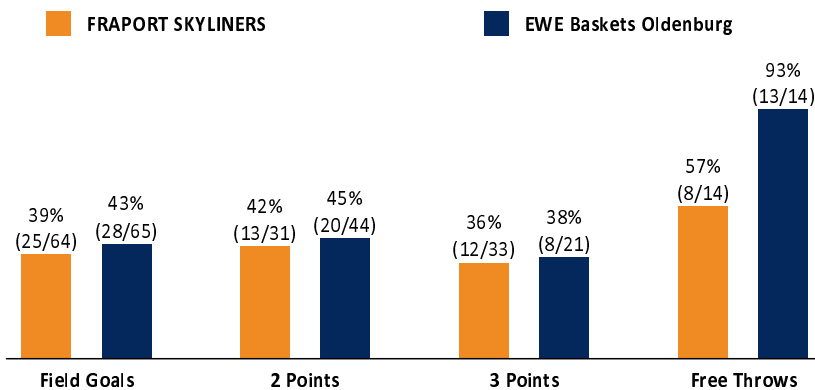

OLD - EWE Baskets Oldenburg (Coach: CALLES Pedro)

No.	Name	Min	PTS	2 Points	3 Points	Field Goals	Free Throws	OR	DR	TR	AS	ST	TO	BS	SB	PF	FD	EFF	+/-	
*3	DILEO Maximilian	28:18	4	1/1 (100%)		1/1 (100%)	2/2 (100%)	1	1	2	3	3	1			2	2	11	0	
*4	RUSSELL DeWayne	28:44	18	4/7 (57%)	1/5 (20%)	5/12 (42%)	7/7 (100%)		3	3	6	1	4			3	4	17	13	
*5	DRECHSEL Trey	23:33	15	2/4 (50%)	3/5 (60%)	5/9 (56%)	2/2 (100%)		1	1	1		1			4	3	12	21	
7	HEMSCHEMEIER Fritz	DNP																		
*15	KLASSEN Owen	22:48	13	6/11 (55%)		6/11 (55%)	1/1 (100%)	1	8	9	4	1	2	5	1	4	2	25	8	
*21	LEISSNER Tanner	32:21	12	4/6 (67%)	1/3 (33%)	5/9 (56%)	1/2 (50%)	5	5	10	2		1		2	1	5	18	17	
22	HOLYFIELD T.J.	17:12	0	0/3 (0%)	0/1 (0%)	0/4 (0%)		1	8	9							2	5	-1	
31	TEAGUE MaCio	28:09	13	2/4 (50%)	3/5 (60%)	5/9 (56%)		2	3	5	1	1	1					15	-7	
33	HUNDT Bennet	11:05	0	0/3 (0%)	0/2 (0%)	0/5 (0%)					1		2		1	1	2	-6	-6	
35	PIANIC Alen	7:50	2	1/5 (20%)		1/5 (20%)		1	1	2	1	1	1		2	2	1	1	-10	
Team / Coach								1	2	3			1				2			
Totals			200:00	77	20/44 (45%)	8/21 (38%)	28/65 (43%)	13/14 (93%)	12	32	44	19	7	14	5	6	17	21	100	7

FRA	OLD
11 / 25 / 36	12 / 32 / 44
18	19
22	17
17	21
15	14
7	7
22	32
18	6
12	6
4 (22:18)	16 (43:59)
11-0 (61:61)	8-0 (33:43)
Lead Changes: 5	
Times Tied: 8	

EASYCREDIT-BBL.DE

Alle offiziellen Statistiken der easyCredit BBL, Daten, Rekorde uvm. gibt es auf easyCredit-BBL.de! Und für unterwegs: die neue offizielle Liga-App, kostenfrei für iOS und Android.

MAGENTASPORT.DE

Keinen Korb mehr verpassen - Alle Spiele der easyCredit Basketball Bundesliga und des MagentaSport BBL Pokals live auf MagentaSport.de

LEGEND
Min Minutes Played   DR Defensive Rebounds   AS Assists   BS Blocked Shots   PF Fouls   +/- Plus-Minus-Rating
DNP Did Not Play   OR Offensive Rebounds   ST Steals   SB Shots Blocked   FD Fouls Drawn   * Starters
PTS Points   TR Total Rebounds   TO Turnovers   EFF Efficiency = ((PTS + TR + AS + ST + BS) - ((FGA - FGM) + (FTA - FTM) + TO))