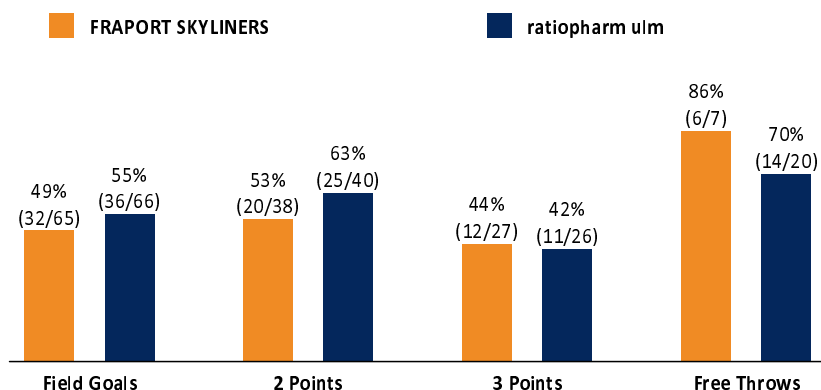

ULM - ratiopharm ulm (Coach: GAVEL Anton)

No.	Name	Min	PTS	2 Points	3 Points	Field Goals	Free Throws	OR	DR	TR	AS	ST	TO	BS	SB	PF	FD	EFF	+/-	
*2	DOS SANTOS Yago Mateus	28:50	15	3/4 (75%)	3/7 (43%)	6/11 (55%)			3	3	7	2	4			1	3	18	2	
5	KONATE Sagaba	DNP																		
7	JENSEN Tobias Brahe	DNP																		
*8	CHRISTEN Robin	22:41	18	2/2 (100%)	4/6 (67%)	6/8 (75%)	2/2 (100%)	1	4	5	1		1			4	2	21	14	
9	LANGENFELD Maximilian	2:03	0															0	1	
*13	BRETZEL Nicolas	27:15	13	5/9 (56%)		5/9 (56%)	3/4 (75%)	3	7	10	2						3	20	10	
17	NUNEZ Juan	24:06	9	4/7 (57%)	0/2 (0%)	4/9 (44%)	1/2 (50%)		5	5	8		2		1	1	5	14	24	
*22	KLEPEISZ Thomas	25:23	7	0/1 (0%)	2/8 (25%)	2/9 (22%)	1/1 (100%)	1	1	2	6	4	1			3		11	1	
32	HAWLEY Joshua	17:19	10	3/4 (75%)	1/1 (100%)	4/5 (80%)	1/2 (50%)	2	3	5	1	2	1			1	1	15	1	
*35	JALLOW Karim	25:12	8	4/6 (67%)	0/1 (0%)	4/7 (57%)	0/2 (0%)	1	2	3	2					1	2	8	19	
44	ZUGIC Fedor	14:26	9	1/3 (33%)	1/1 (100%)	2/4 (50%)	4/5 (80%)		1	1		1	1			2	3	7	-2	
63	FUCHS David	12:45	8	3/4 (75%)		3/4 (75%)	2/2 (100%)	1	1	2			1				2	8	5	
Team / Coach								1	1	2			1				1			
Totals			200:00	97	25/40 (63%)	11/26 (42%)	36/66 (55%)	14/20 (70%)	10	28	38	27	9	12		1	13	21	123	15

FRA	ULM
5 / 22 / 27	10 / 28 / 38
25	Rebounds OR/DR/TR
22	Assists
13	Fouls
14	Fouls Drawn
6	Turnovers
38	Steals
4	Points in the Paint
13	Second Chance Points
5 (5:0)	Fast Break Points
6-0 (64:80)	Biggest Lead
	Biggest Scoring Run
	Lead Changes: 3
	Times Tied: 2

EASYCREDIT-BBL.DE

Alle offiziellen Statistiken der easyCredit BBL, Daten, Rekorde uvm. gibt es auf easyCredit-BBL.de! Und für unterwegs: die neue offizielle Liga-App, kostenfrei für iOS und Android.

MAGENTASPORT.DE

Keinen Korb mehr verpassen - Alle Spiele der easyCredit Basketball Bundesliga und des MagentaSport BBL Pokals live auf MagentaSport.de

LEGEND
Min Minutes Played   DR Defensive Rebounds   AS Assists   BS Blocked Shots   PF Fouls   +/- Plus-Minus-Rating
DNP Did Not Play   OR Offensive Rebounds   ST Steals   SB Shots Blocked   FD Fouls Drawn   * Starters
PTS Points   TR Total Rebounds   TO Turnovers   EFF Efficiency = ((PTS + TR + AS + ST + BS) - ((FGA - FGM) + (FTA - FTM) + TO))