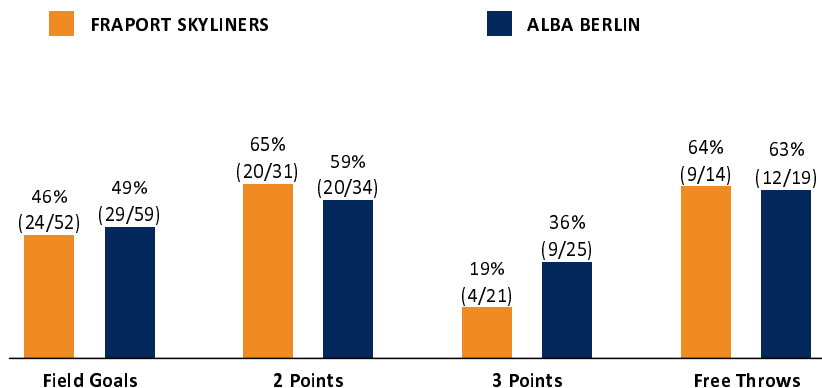

BER - ALBA BERLIN (Coach: GONZALEZ Israel)

No.	Name	Min	PTS	2 Points	3 Points	Field Goals	Free Throws	OR	DR	TR	AS	ST	TO	BS	SB	PF	FD	EFF	+/-
*0	LO Maodo	17:16	6	2/3 (67%)	0/3 (0%)	2/6 (33%)	2/2 (100%)	1	2	3	4	1	1		2	1	1	9	14
*1	PROCIDA Gabriele	22:20	3		1/4 (25%)	1/4 (25%)		1	1	2	2	2	2			3		4	4
3	SMITH Jaleen	DNP																	
6	DELOW Malte	22:44	3	0/2 (0%)	1/2 (50%)	1/4 (25%)			5	5	2		1	1	1	2		7	4
*7	WETZELL Yanni	19:35	16	8/10 (80%)	0/1 (0%)	8/11 (73%)	0/1 (0%)		6	6	1	1		1		1	3	21	18
9	MATTISSECK Jonas	20:34	11	1/1 (100%)	3/5 (60%)	4/6 (67%)			1	1	1						1	11	3
10	SCHNEIDER Tim	20:25	4	1/2 (50%)	0/3 (0%)	1/5 (20%)	2/4 (50%)	1	3	4	3	2				1	4	7	0
*19	OLINDE Louis	15:09	11	1/1 (100%)	3/4 (75%)	4/5 (80%)		1	2	3		1	1			1	2	13	16
21	KOUMADJE Christ	DNP																	
*32	THIEMANN Johannes	19:35	12	4/6 (67%)		4/6 (67%)	4/6 (67%)	2	3	5	4	1	1		1		4	17	18
44	LAMMERS Ben	20:25	5	2/6 (33%)	0/1 (0%)	2/7 (29%)	1/2 (50%)	2	2	4			1	1			1	3	0
50	ZOOSMAN Yovel	21:57	8	1/3 (33%)	1/2 (50%)	2/5 (40%)	3/4 (75%)	2	2	4	2	2	1			1	4	9	13
Team / Coach								1		1			1					0	
Totals		200:00	79	20/34 (59%)	9/25 (36%)	29/59 (49%)	12/19 (63%)	11	25	36	21	8	10	4	4	10	20	101	18

FRA	Rebounds OR/DR/TR	BER
6 / 23 / 29		11 / 25 / 36
16	Assists	21
20	Fouls	10
10	Fouls Drawn	20
12	Turnovers	10
8	Steals	8
28	Points in the Paint	30
3	Second Chance Points	11
6	Fast Break Points	5
0 (:)	Biggest Lead	22 (45:67)
6-0 (12:17)	Biggest Scoring Run	7-0 (0:7)
	Lead Changes:	0
	Times Tied:	0

EASYCREDIT-BBL.DE

Alle offiziellen Statistiken der easyCredit BBL, Daten, Rekorde uvm. gibt es auf easyCredit-BBL.de! Und für unterwegs: die neue offizielle Liga-App, kostenfrei für iOS und Android.

MAGENTASPORT.DE

Keinen Korb mehr verpassen - Alle Spiele der easyCredit Basketball Bundesliga und des MagentaSport BBL Pokals live auf MagentaSport.de

LEGEND
Min Minutes Played   DR Defensive Rebounds   AS Assists   BS Blocked Shots   PF Fouls   +/- Plus-Minus-Rating
DNP Did Not Play   OR Offensive Rebounds   ST Steals   SB Shots Blocked   FD Fouls Drawn   * Starters
PTS Points   TR Total Rebounds   TO Turnovers   EFF Efficiency = ((PTS + TR + AS + ST + BS) - ((FGA - FGM) + (FTA - FTM) + TO))