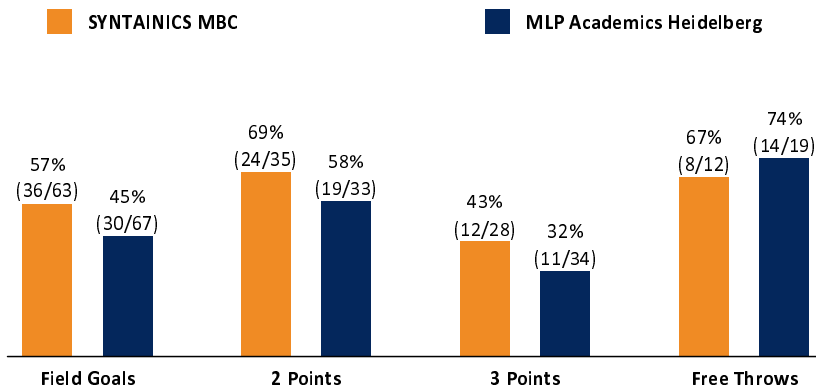

SYNTAINICS MBC

92 : 85 MLP Academics Heidelberg

Referee: ORUZGANI Zulfikar
Umpires: HODZIC Nermin / BRENDEL Nicolas
Commissioner: WEGNER Ronny

Attendance: 2.050
Weißenfels, Stadthalle Weißenfels (3.000 Plätze), SA 17 DEZ 2022, 18:00, Game-ID: 27545

Scoreboard table showing Q1, Q2, Q3, Q4 scores for MBC and HDB.

MBC - SYNTAINICS MBC (Coach: JOVOVIC Igor)

Main player statistics table for MBC, including columns for No., Name, Min, PTS, 2 Points, 3 Points, Field Goals, Free Throws, and various rebound/assist metrics.

HDB - MLP Academics Heidelberg (Coach: IISALO Joonas)

Main player statistics table for HDB, including columns for No., Name, Min, PTS, 2 Points, 3 Points, Field Goals, Free Throws, and various rebound/assist metrics.

Summary statistics table comparing MBC and HDB across various metrics like Rebounds, Assists, Fouls, etc.

EASYCREDIT-BBL.DE

Alle offiziellen Statistiken der easyCredit BBL, Daten, Rekorde uvm. gibt es auf easyCredit-BBL.de! Und für unterwegs: die neue offizielle Liga-App, kostenfrei für iOS und Android.

MAGENTASPORT.DE

Keinen Korb mehr verpassen - Alle Spiele der easyCredit Basketball Bundesliga und des MagentaSport BBL Pokals live auf MagentaSport.de

LEGEND
Min Minutes Played
DR Defensive Rebounds
AS Assists
BS Blocked Shots
PF Fouls
+/- Plus-Minus-Rating
DNP Did Not Play
OR Offensive Rebounds
ST Steals
SB Shots Blocked
FD Fouls Drawn
* Starters
PTS Points
TR Total Rebounds
TO Turnovers
EFF Efficiency = ((PTS + TR + AS + ST + BS) - ((FGA - FGM) + (FTA - FTM) + TO))