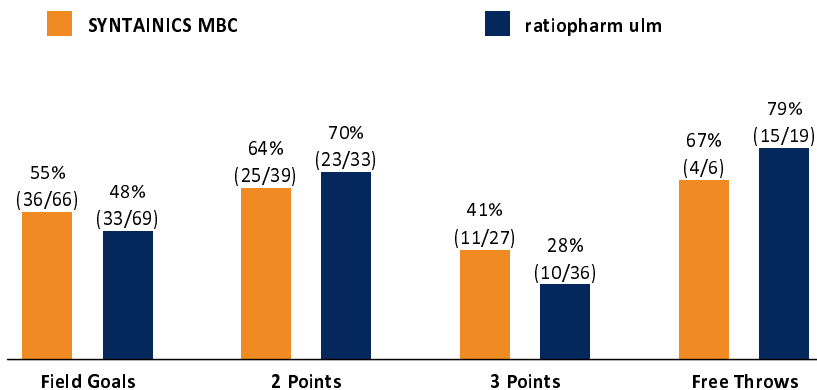

ULM - ratiopharm ulm (Coach: GAVEL Anton)

No.	Name	Min	PTS	2 Points	3 Points	Field Goals	Free Throws	OR	DR	TR	AS	ST	TO	BS	SB	PF	FD	EFF	+/-	
*2	DOS SANTOS Yago Mateus	27:51	13	3/5 (60%)	1/5 (20%)	4/10 (40%)	4/4 (100%)		3	3	3	1	1				3	13	-8	
*3	PAUL Brandon	19:06	6	1/1 (100%)	1/6 (17%)	2/7 (29%)	1/2 (50%)	1	2	3	1	1	1			3	1	4	-2	
*8	CHRISTEN Robin	21:15	7	1/1 (100%)	1/7 (14%)	2/8 (25%)	2/2 (100%)		2	2	1	1	1	1		3	3	5	-8	
17	NUNEZ Juan	18:57	8	3/6 (50%)	0/3 (0%)	3/9 (33%)	2/2 (100%)	2	2	4	5	2	2		3	2	1	11	4	
*22	KLEPEISZ Thomas	25:22	14		4/8 (50%)	4/8 (50%)	2/2 (100%)	1	1	2	5	2	3			2	3	16	6	
32	HAWLEY Joshua	14:11	3	1/2 (50%)		1/2 (50%)	1/2 (50%)	1	2	3		1			1		1	5	0	
35	JALLOW Karim	18:46	6	2/3 (67%)		2/3 (67%)	2/3 (67%)		2	2	4		1		1	1	5	9	14	
44	ZUGIC Fedor	14:32	2	1/1 (100%)	0/1 (0%)	1/2 (50%)			2	2	1	1				1	1	5	10	
*51	CABOCLO Bruno	25:59	24	9/11 (82%)	2/5 (40%)	11/16 (69%)	0/1 (0%)	7	4	11		1	2		1	2	2	28	-4	
63	FUCHS David	14:01	8	2/3 (67%)	1/1 (100%)	3/4 (75%)	1/1 (100%)	1	3	4		1	1				1	11	8	
Team / Coach								1		1								1		
Totals			200:00	91	23/33 (70%)	10/36 (28%)	33/69 (48%)	15/19 (79%)	14	23	37	20	11	12	1	6	14	21	108	4