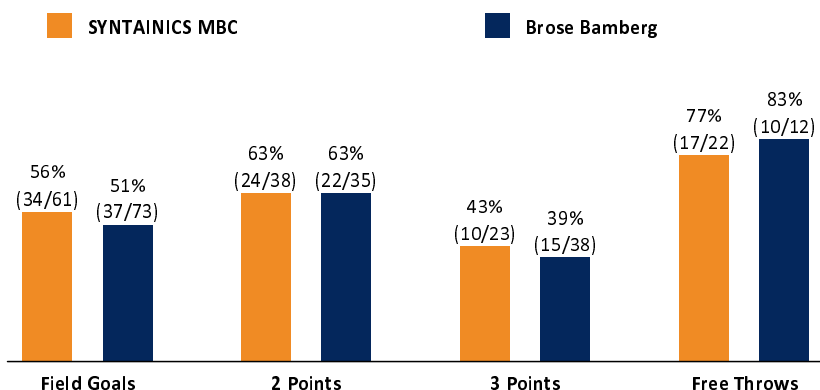

Referee: BITTNER Steve (12)  
 Umpires: HODZIC Nermin (629) / LODER Benedikt (725)  
 Commissioner: MOCZULSKI Darius (48)

Attendance: 2.200  
 Weißenfels, Stadthalle Weißenfels (3.000 Plätze), SA 11 MRZ 2023, 20:30, Game-ID: 27664

BAM - Brose Bamberg (Coach: AMIEL Oren)

No.	Name	Min	PTS	2 Points	3 Points	Field Goals	Free Throws	OR	DR	TR	AS	ST	TO	BS	SB	PF	FD	EFF	+/-	
*1	MILLER Patrick	22:25	14	3/7 (43%)	2/2 (100%)	5/9 (56%)	2/3 (67%)	2	1	3	5	3	5	2	2		5	17	8	
2	BELL Amir	17:46	8	3/4 (75%)	0/2 (0%)	3/6 (50%)	2/2 (100%)	2		2	5	1				3	5	13	-5	
11	WOHLRATH Kevin	26:08	3		1/4 (25%)	1/4 (25%)							1			2		-1	6	
12	SIMMONS Gerel	18:58	7	1/3 (33%)	1/5 (20%)	2/8 (25%)	2/2 (100%)	1		1	2		2			2	2	2	-8	
*17	BOHACIK Jaromir	22:56	7	2/5 (40%)	1/4 (25%)	3/9 (33%)		2	1	3			1	1	1	3		4	-2	
*21	CHACHASHVILI Gabriel	16:36	6	3/3 (100%)		3/3 (100%)		3	2	5	1	1	3			4	2	10	-4	
22	YOUNG Solomon	28:13	20	5/7 (71%)	2/10 (20%)	7/17 (41%)	4/5 (80%)	3	4	7	1	2	2	1		2	4	18	4	
*31	REAVES Spencer Allen	20:52	19	2/3 (67%)	5/6 (83%)	7/9 (78%)		1	2	3	2					3	1	22	13	
33	HECKMANN Patrick	21:31	13	2/2 (100%)	3/3 (100%)	5/5 (100%)		2	6	8	4					4	1	25	6	
*43	SENGFELDER Christian	4:35	2	1/1 (100%)	0/2 (0%)	1/3 (33%)			1	1								1	2	
Team / Coach								3	5	8						8				
Totals			200:00	99	22/35 (63%)	15/38 (39%)	37/73 (51%)	10/12 (83%)	19	22	41	20	7	14	4	3	23	20	119	4