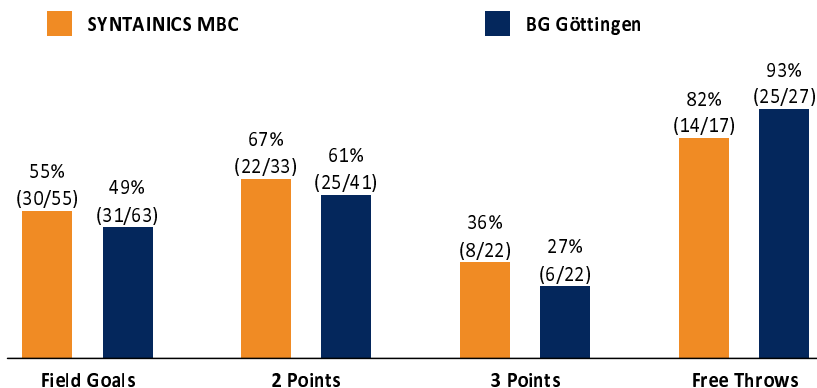

GOT - BG Göttingen (Coach: MOORS Roel)

No.	Name	Min	PTS	2 Points	3 Points	Field Goals	Free Throws	OR	DR	TR	AS	ST	TO	BS	SB	PF	FD	EFF	+/-
0	HAMMONDS Rayshaun	23:32	12	4/9 (44%)	1/2 (50%)	5/11 (45%)	1/2 (50%)	1	3	4	2	1	1			2	1	11	17
*3	FREY Harald	13:55	5	1/1 (100%)	1/1 (100%)	2/2 (100%)		1	2	3	2	2	1			4	3	11	10
4	CRANDALL Geno	27:59	16	2/7 (29%)	1/3 (33%)	3/10 (30%)	9/9 (100%)	2	2	4	6	3	5	1		3	8	18	3
*13	SMITH Mark	31:44	13	4/5 (80%)	1/3 (33%)	5/8 (63%)	2/3 (67%)		5	5	4	3				1	1	21	6
14	ANI Jesse Chidera	0:46	0															0	-1
15	WÜLLNER Max	0:46	0															0	-1
17	MÖNNINGHOFF Mathis	16:01	3	0/2 (0%)	1/3 (33%)	1/5 (20%)		1		1			1			1		-1	-12
*18	KAMP Harper	15:34	2	0/1 (0%)	0/1 (0%)	0/2 (0%)	2/2 (100%)	1	1	2	1		3			1	5	0	-5
*19	PAPE Till	33:14	24	8/8 (100%)	0/3 (0%)	8/11 (73%)	8/8 (100%)	5	3	8	1		2			4	5	28	24
*20	BESS Javon	30:40	16	5/7 (71%)	1/6 (17%)	6/13 (46%)	3/3 (100%)	2	1	3		2	1			3	3	13	21
32	GIOTIS Marios	5:49	2	1/1 (100%)		1/1 (100%)							1					2	-7
Team / Coach								1		1							1		
Totals		200:00	93	25/41 (61%)	6/22 (27%)	31/63 (49%)	25/27 (93%)	14	17	31	17	11	15	1		19	26	104	11

MBC	GOT
8 / 19 / 27	14 / 17 / 31
17	17
28	19
19	26
23	15
10	11
38	36
14	17
14	9
0 (:)	21 (49:70)
8-0 (57:70)	10-0 (1:12)
	Lead Changes: 0
	Times Tied: 0

EASYCREDIT-BBL.DE
Alle offiziellen Statistiken der easyCredit BBL, Daten, Rekorde uvm. gibt es auf easyCredit-BBL.de! Und für unterwegs: die neue offizielle Liga-App, kostenfrei für iOS und Android.

MAGENTASPORT.DE
Keinen Korb mehr verpassen - Alle Spiele der easyCredit Basketball Bundesliga und des MagentaSport BBL Pokals live auf MagentaSport.de

LEGEND
Min Minutes Played   DR Defensive Rebounds   AS Assists   BS Blocked Shots   PF Fouls   +/- Plus-Minus-Rating
DNP Did Not Play   OR Offensive Rebounds   ST Steals   SB Shots Blocked   FD Fouls Drawn   * Starters
PTS Points   TR Total Rebounds   TO Turnovers   EFF Efficiency = ((PTS + TR + AS + ST + BS) - ((FGA - FGM) + (FTA - FTM) + TO))