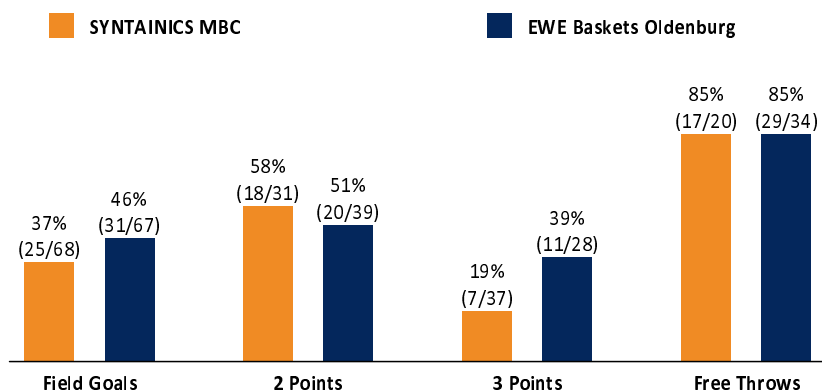

OLD - EWE Baskets Oldenburg (Coach: CALLES Pedro)

No.	Name	Min	PTS	2 Points	3 Points	Field Goals	Free Throws	OR	DR	TR	AS	ST	TO	BS	SB	PF	FD	EFF	+/-	
2	GRAVETT Hassani	16:03	11	3/3 (100%)	0/3 (0%)	3/6 (50%)	5/5 (100%)		3	3	4	1	1			2	2	15	4	
*3	DILEO Maximilian	28:28	12	3/4 (75%)	1/3 (33%)	4/7 (57%)	3/3 (100%)	1	1	2	1	1	1			3	4	12	28	
*4	RUSSELL DeWayne	31:14	11	2/8 (25%)	1/3 (33%)	3/11 (27%)	4/6 (67%)		5	5	10		4			5	12	31		
*5	DRECHSEL Trey	16:21	17	2/3 (67%)	4/6 (67%)	6/9 (67%)	1/1 (100%)		6	6	1		1			2	20	9		
7	HEMSCHMEIER Fritz	7:37	2				2/2 (100%)		1	1						1	1	3	1	
15	KLASSEN Owen	15:36	8	1/7 (14%)		1/7 (14%)	6/8 (75%)	7	3	10	5		1		1	4	5	14	20	
*17	AGBAKOKO Norris	12:17	7	3/3 (100%)		3/3 (100%)	1/1 (100%)		1	1			3			5	1	5	5	
*21	LEISSNER Tanner	21:40	10	2/5 (40%)	2/4 (50%)	4/9 (44%)		3	4	7	1		1			2	1	12	-5	
22	HOLYFIELD T.J.	23:47	11	3/4 (75%)	1/1 (100%)	4/5 (80%)	2/2 (100%)	1	3	4		1		2		2	2	17	37	
25	OGBE Kenneth	26:57	13	1/2 (50%)	2/8 (25%)	3/10 (30%)	5/6 (83%)	3	4	7	1	1	1	1	1	1	7	14	10	
Team / Coach								1	1	2							2			
Totals			200:00	102	20/39 (51%)	11/28 (39%)	31/67 (46%)	29/34 (85%)	16	32	48	23	4	13	3	2	22	28	126	28

MBC	OLD
11 / 23 / 34	Rebounds OR/DR/TR
16	Assists
30	Fouls
22	Fouls Drawn
13	Turnovers
6	Steals
24	Points in the Paint
6	Second Chance Points
15	Fast Break Points
3 (5:2)	Biggest Lead
8-0 (27:47)	Biggest Scoring Run
	Lead Changes: 2
	Times Tied: 2

EASYCREDIT-BBL.DE

Alle offiziellen Statistiken der easyCredit BBL, Daten, Rekorde uvm. gibt es auf easyCredit-BBL.de! Und für unterwegs: die neue offizielle Liga-App, kostenfrei für iOS und Android.

MAGENTASPORT.DE

Keinen Korb mehr verpassen - Alle Spiele der easyCredit Basketball Bundesliga und des MagentaSport BBL Pokals live auf MagentaSport.de

LEGEND
Min Minutes Played   DR Defensive Rebounds   AS Assists   BS Blocked Shots   PF Fouls   +/- Plus-Minus-Rating
DNP Did Not Play   OR Offensive Rebounds   ST Steals   SB Shots Blocked   FD Fouls Drawn   * Starters
PTS Points   TR Total Rebounds   TO Turnovers   EFF Efficiency = ((PTS + TR + AS + ST + BS) - ((FGA - FGM) + (FTA - FTM) + TO))