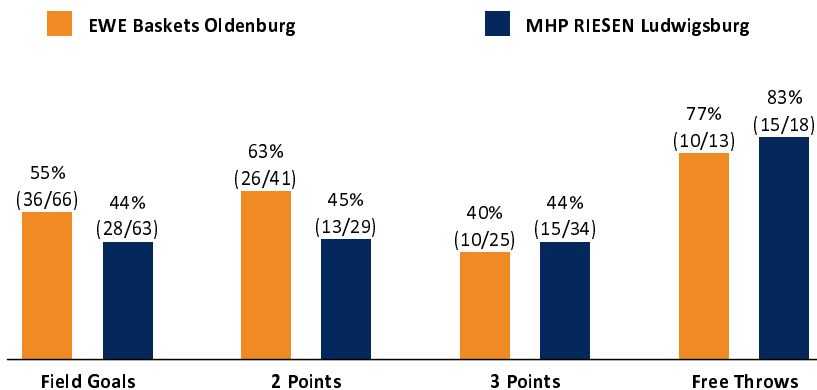

EWE Baskets Oldenburg

92 : 86

MHP RIESEN Ludwigsburg

Referee: PANTHER Anne
Umpires: MATIP Martin / MADINGER Christof
Commissioner: LAUPRECHT Claus-Arwed

Attendance: 6.200
Oldenburg, EWE Arena Oldenburg (6.200 Plätze), SA 18 FEB 2023, 16:00, Game-ID: 30500

Scoreboard table showing Q1, Q2, Q3, Q4 scores for OLD and LUD.

OLD - EWE Baskets Oldenburg (Coach: CALLES Pedro)

Main player statistics table for OLD team including columns for No., Name, Min, PTS, 2 Points, 3 Points, Field Goals, Free Throws, and various rebound and efficiency metrics.

LUD - MHP RIESEN Ludwigsburg (Coach: KING Josh)

Main player statistics table for LUD team including columns for No., Name, Min, PTS, 2 Points, 3 Points, Field Goals, Free Throws, and various rebound and efficiency metrics.

Summary table comparing OLD and LUD across various statistical categories like Rebounds, Assists, Fouls, and Turnovers.

EASYCREDIT-BBL.DE

Alle offiziellen Statistiken der easyCredit BBL, Daten, Rekorde uvm. gibt es auf easyCredit-BBL.de! Und für unterwegs: die neue offizielle Liga-App, kostenfrei für iOS und Android.

MAGENTASPORT.DE

Keinen Korb mehr verpassen - Alle Spiele der easyCredit Basketball Bundesliga und des MagentaSport BBL Pokals live auf MagentaSport.de

LEGEND
Min Minutes Played
DNP Did Not Play
PTS Points
DR Defensive Rebounds
OR Offensive Rebounds
TR Total Rebounds
AS Assists
ST Steals
TO Turnovers
BS Blocked Shots
SB Shots Blocked
EFF Efficiency = ((PTS + TR + AS + ST + BS) - ((FGA - FGM) + (FTA - FTM) + TO))
PF Fouls
FD Fouls Drawn
+/- Plus-Minus-Rating
* Starters