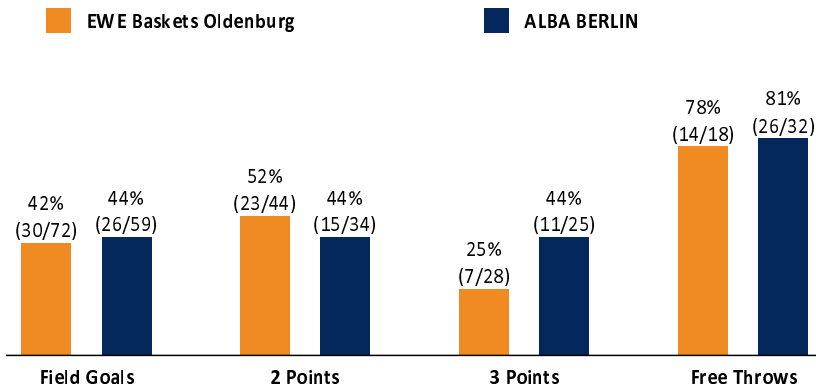

EWE Baskets Oldenburg **81 : 89**

ALBA BERLIN

Referee: ORUZGANI Zulfikar  
 Umpires: KOVACEVIC Nesa / KATTUR Radeesh  
 Commissioner: HOLSTEN Ingo

Attendance: 6.000  
 Oldenburg, EWE Arena Oldenburg (6.000 Plätze), SO 9 OKT 2022, 15:00, Game-ID: 27489

**BER - ALBA BERLIN** (Coach: GONZALEZ Israel)

No.	Name	Min	PTS	2 Points	3 Points	Field Goals	Free Throws	OR	DR	TR	AS	ST	TO	BS	SB	PF	FD	EFF	+/-
0	LO Maodo	20:15	18	3/5 (60%)	3/5 (60%)	6/10 (60%)	3/3 (100%)		3	3	1	1	1			2	3	18	-3
1	PROCIDA Gabriele	16:15	11	1/2 (50%)	1/3 (33%)	2/5 (40%)	6/6 (100%)	1	2	3			1				4	10	-12
*3	SMITH Jaleen	15:34	10	0/2 (0%)	3/4 (75%)	3/6 (50%)	1/2 (50%)	2	1	3		2	2			2	1	9	7
9	MATTISSECK Jonas	21:40	3	1/3 (33%)		1/3 (33%)	1/2 (50%)							1		5	3	1	6
10	SCHNEIDER Tim	15:48	7	2/3 (67%)	1/2 (50%)	3/5 (60%)		2	3	5		1				1		11	6
11	SCHULTE Rikus	5:37	2		0/1 (0%)	0/1 (0%)	2/2 (100%)									1	1	1	-9
19	OLINDE Louis	10:09	1	0/1 (0%)		0/1 (0%)	1/2 (50%)		1	1	1					5	1	1	3
*21	KOUMADJE Christ	18:59	4	1/2 (50%)		1/2 (50%)	2/2 (100%)	2	2	4	2					2	2	9	-1
32	THIEMANN Johannes	19:06	18	6/9 (67%)		6/9 (67%)	6/8 (75%)	2	5	7	1				1	1	5	21	5
*43	SIKMA Luke	16:07	2	1/2 (50%)		1/2 (50%)			2	2	4		2				3	5	9
*45	BLATT Tamir	19:45	7	0/2 (0%)	2/6 (33%)	2/8 (25%)	1/1 (100%)		2	2	7		3		1	1	7	11	
*50	ZOOSMAN Yovel	20:45	6	0/3 (0%)	1/4 (25%)	1/7 (14%)	3/4 (75%)	1	3	4		1	1	1		3	5	4	18
Team / Coach								4	2	6			3					3	
Totals		200:00	89	15/34 (44%)	11/25 (44%)	26/59 (44%)	26/32 (81%)	14	26	40	16	5	13	2	2	22	29	100	8