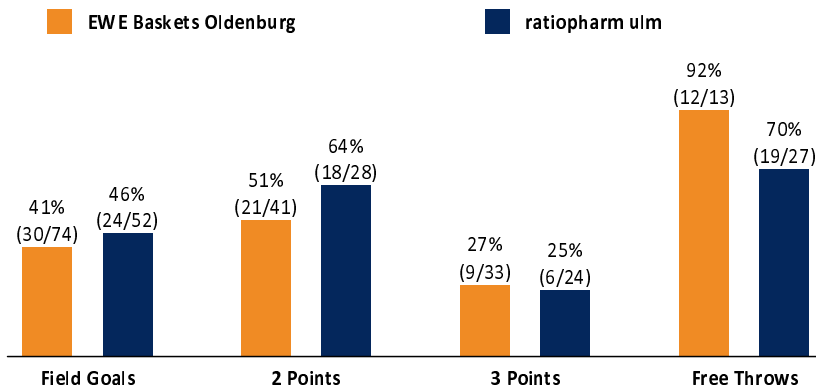

EWE Baskets Oldenburg **81 : 73**

ratiopharm ulm

Referee: MATIP Martin  
 Umpires: STRAUBE Carsten / MOSKOVIC Alexander  
 Commissioner: HOLSTEN Ingo

Attendance: 5.725  
 Oldenburg, EWE Arena Oldenburg (6.000 Plätze), FR 21 OKT 2022, 20:30, Game-ID: 27491

OLD	ULM
15 / 26 / 41	Rebounds OR/DR/TR
17	Assists
25	Fouls
18	Fouls Drawn
14	Turnovers
7	Steals
38	Points in the Paint
13	Second Chance Points
8	Fast Break Points
12 (64:52)	Biggest Lead
14-0 (33:28)	Biggest Scoring Run
	Lead Changes: 4
	Times Tied: 3