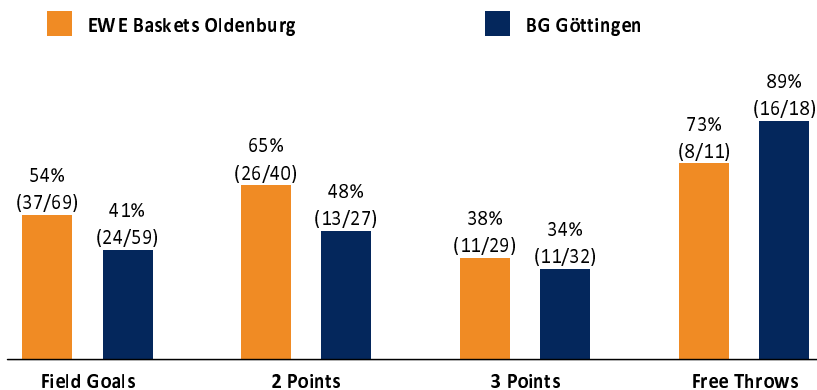

EWE Baskets Oldenburg **93 : 75**

BG Göttingen

Referee: KOVACEVIC Nesa  
 Umpires: ORUZGANI Zulfikar / MOSKOVIC Alexander  
 Commissioner: EICHHORN Christian

Attendance: 6.000  
 Oldenburg, EWE Arena Oldenburg (6.000 Plätze), SO 20 NOV 2022, 15:00, Game-ID: 27524

OLD		GOT
10 / 25 / 35	Rebounds OR/DR/TR	10 / 22 / 32
25	Assists	14
25	Fouls	19
17	Fouls Drawn	24
11	Turnovers	16
6	Steals	7
44	Points in the Paint	20
11	Second Chance Points	12
5	Fast Break Points	8
22 (88:66)	Biggest Lead	3 (0:3)
14-0 (57:43)	Biggest Scoring Run	6-0 (88:72)
	Lead Changes:	3
	Times Tied:	5