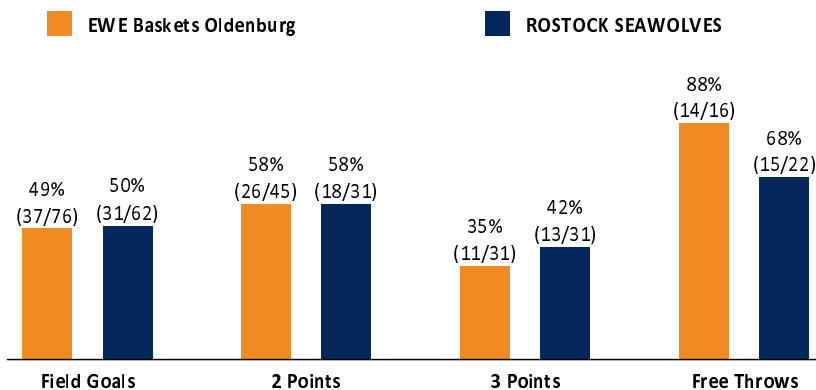

HRO - ROSTOCK SEAWOLVES (Coach: HELD Christian)

No.	Name	Min	PTS	2 Points	3 Points	Field Goals	Free Throws	OR	DR	TR	AS	ST	TO	BS	SB	PF	FD	EFF	+/-	
*0	LEWIS JeQuan	35:02	21	6/12 (50%)	1/4 (25%)	7/16 (44%)	6/7 (86%)		7	7	13	1	3		1	3	8	29	-4	
*2	NELSON Tyler	19:54	12	2/2 (100%)	2/6 (33%)	4/8 (50%)	2/2 (100%)		1	1	1		2			4	2	8	-3	
3	DE OLIVEIRA Gabriel	DNP																		
5	CARTER Chris	7:45	0	0/1 (0%)	0/3 (0%)	0/4 (0%)					1		1		1	2		-4	-5	
*10	ALSTON JR. Derrick	26:54	20	1/5 (20%)	4/8 (50%)	5/13 (38%)	6/10 (60%)	2	3	5	5	2		1		1	5	21	-8	
12	ILZHÖFER Stefan	13:56	0						2	2	1	1	1	1		2		4	-5	
*13	VALTONEN Elias	22:12	14	4/5 (80%)	2/2 (100%)	6/7 (86%)			2	2			1	1		3	1	15	-1	
14	ROLAND Jordan	17:19	14	1/2 (50%)	4/5 (80%)	5/7 (71%)			1	1	1	1	1					14	-6	
18	GLOGER Till	14:04	4	2/2 (100%)		2/2 (100%)	0/1 (0%)		3	3			2			2	3	4	-4	
19	THEIS Sid-Marlon	13:06	0		0/1 (0%)	0/1 (0%)										1		-1	-1	
*21	MAWUGBE Selom	25:56	5	2/2 (100%)		2/2 (100%)	1/2 (50%)	1	3	4	1		1	2		3	2	10	-5	
24	NA WROCKI Dennis	3:52	0		0/2 (0%)	0/2 (0%)												-2	-3	
Team / Coach								4	3	7							7			
Totals			200:00	90	18/31 (58%)	13/31 (42%)	31/62 (50%)	15/22 (68%)	7	25	32	23	5	12	5	2	21	21	105	-9

OLD	HRO
13 / 27 / 40	Rebounds OR/DR/TR
28	Assists
22	Fouls
21	Fouls Drawn
8	Turnovers
5	Steals
48	Points in the Paint
10	Second Chance Points
16	Fast Break Points
19 (70:51)	Biggest Lead
8-0 (45:37)	Biggest Scoring Run
	Lead Changes: 7
	Times Tied: 6

EASYCREDIT-BBL.DE

Alle offiziellen Statistiken der easyCredit BBL, Daten, Rekorde uvm. gibt es auf easyCredit-BBL.de! Und für unterwegs: die neue offizielle Liga-App, kostenfrei für iOS und Android.

MAGENTASPORT.DE

Keinen Korb mehr verpassen - Alle Spiele der easyCredit Basketball Bundesliga und des MagentaSport BBL Pokals live auf MagentaSport.de

LEGEND
Min Minutes Played   DR Defensive Rebounds   AS Assists   BS Blocked Shots   PF Fouls   +/- Plus-Minus-Rating
DNP Did Not Play   OR Offensive Rebounds   ST Steals   SB Shots Blocked   FD Fouls Drawn   * Starters
PTS Points   TR Total Rebounds   TO Turnovers   EFF Efficiency = ((PTS + TR + AS + ST + BS) - ((FGA - FGM) + (FTA - FTM) + TO))