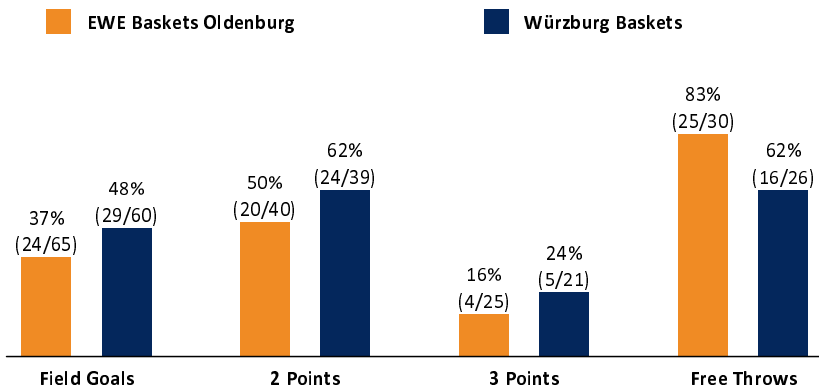

EWE Baskets Oldenburg 77 : 79

Würzburg Baskets

Referee: MATIP Martin
Umpires: KATTUR Radeesh / STREIT Enrico
Commissioner: HOLSTEN Ingo

Attendance: 5.724
Oldenburg, EWE Arena Oldenburg (6.000 Plätze), SA 17 DEZ 2022, 20:30, Game-ID: 27547

Scoreboard table showing Q1, Q2, Q3, Q4 scores for OLD and WUE.

OLD - EWE Baskets Oldenburg (Coach: CALLES Pedro)

Main player statistics table for OLD team including columns for No., Name, Min, PTS, 2 Points, 3 Points, Field Goals, Free Throws, and various rebound/assist metrics.

WUE - Würzburg Baskets (Coach: FILIPOVSKI Sasa)

Main player statistics table for WUE team including columns for No., Name, Min, PTS, 2 Points, 3 Points, Field Goals, Free Throws, and various rebound/assist metrics.

Summary table comparing OLD and WUE teams on various metrics like Rebounds, Assists, Fouls, Turnovers, Steals, Points in the Paint, etc.

EASYCREDIT-BBL.DE

Alle offiziellen Statistiken der easyCredit BBL, Daten, Rekorde uvm. gibt es auf easyCredit-BBL.de! Und für unterwegs: die neue offizielle Liga-App, kostenfrei für iOS und Android.

MAGENTASPORT.DE

Keinen Korb mehr verpassen - Alle Spiele der easyCredit Basketball Bundesliga und des MagentaSport BBL Pokals live auf MagentaSport.de

LEGEND
Min Minutes Played, DR Defensive Rebounds, AS Assists, BS Blocked Shots, PF Fouls, +/- Plus-Minus-Rating
DNP Did Not Play, OR Offensive Rebounds, ST Steals, SB Shots Blocked, FD Fouls Drawn, * Starters
PTS Points, TR Total Rebounds, TO Turnovers, EFF Efficiency = ((PTS + TR + AS + ST + BS) - ((FGA - FGM) + (FTA - FTM) + TO))