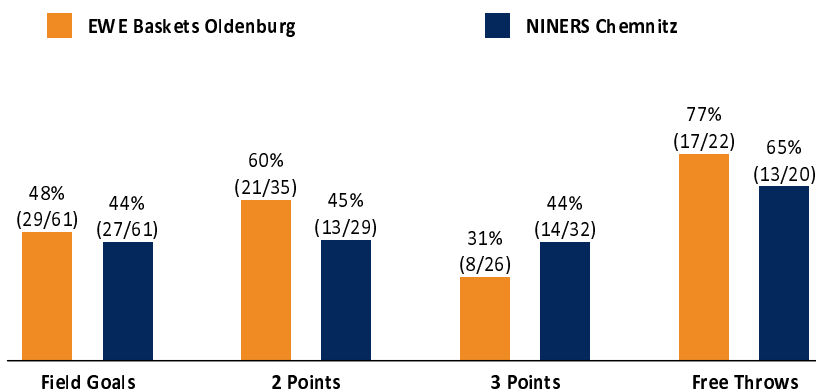

CHE - NINERS Chemnitz (Coach: PASTORE Rodrigo)

No.	Name	Min	PTS	2 Points	3 Points	Field Goals	Free Throws	OR	DR	TR	AS	ST	TO	BS	SB	PF	FD	EFF	+/-	
0	WEIDEMANN Neison	20:35	6	1/3 (33%)	0/3 (0%)	1/6 (17%)	4/4 (100%)		2	2	3	1	2	1		2	4	6	-2	
*1	UGUAK Aher	28:58	19	5/10 (50%)	3/6 (50%)	8/16 (50%)		1	4	5	1	3				2	1	20	-5	
*7	RICHTER Jonas	23:45	2	1/6 (17%)	0/1 (0%)	1/7 (14%)	0/2 (0%)	4	1	5			2			2	3	-3	3	
12	BINAPFL Kilian	DNP																		
13	GEORGE Jason	21:22	13	2/4 (50%)	3/5 (60%)	5/9 (56%)			3	3	1		2		1	1	2	11	2	
15	CLARK Wes	DNP																		
*24	VELICKA Arnas	28:38	18	1/1 (100%)	3/6 (50%)	4/7 (57%)	7/10 (70%)	1	5	6	7		6			3	8	19	3	
*29	SUSINSKAS Mindaugas	27:31	16	3/3 (100%)	3/6 (50%)	6/9 (67%)	1/2 (50%)	1	1	2	2	1	2	1		5	2	16	6	
*33	LOCKHART Dominic	20:07	6		2/3 (67%)	2/3 (67%)					1					3		6	-9	
35	FILIPOVITY Marko	12:49	0	0/1 (0%)	0/2 (0%)	0/3 (0%)			1	1								-2	-3	
53	YEBO Kevin	16:15	1	0/1 (0%)		0/1 (0%)	1/2 (50%)	1	2	3						2	1	2	-5	
Team / Coach								4	5	9							9			
Totals			200:00	81	13/29 (45%)	14/32 (44%)	27/61 (44%)	13/20 (65%)	12	24	36	15	5	14	2	1	20	21	84	-2

OLD	CHE
9 / 23 / 32	12 / 24 / 36
20	15
21	20
20	21
9	14
6	5
40	24
9	11
17	4
12 (39:27)	7 (12:19)
11-0 (31:24)	8-0 (12:19)
Lead Changes: 5	
Times Tied: 4	

EASYCREDIT-BBL.DE

Alle offiziellen Statistiken der easyCredit BBL, Daten, Rekorde uvm. gibt es auf easyCredit-BBL.de! Und für unterwegs: die neue offizielle Liga-App, kostenfrei für iOS und Android.

MAGENTASPORT.DE

Keinen Korb mehr verpassen - Alle Spiele der easyCredit Basketball Bundesliga und des MagentaSport BBL Pokals live auf MagentaSport.de

LEGEND
Min Minutes Played   DR Defensive Rebounds   AS Assists   BS Blocked Shots   PF Fouls   +/- Plus-Minus-Rating
DNP Did Not Play   OR Offensive Rebounds   ST Steals   SB Shots Blocked   FD Fouls Drawn   * Starters
PTS Points   TR Total Rebounds   TO Turnovers   EFF Efficiency = ((PTS + TR + AS + ST + BS) - ((FGA - FGM) + (FTA - FTM) + TO))