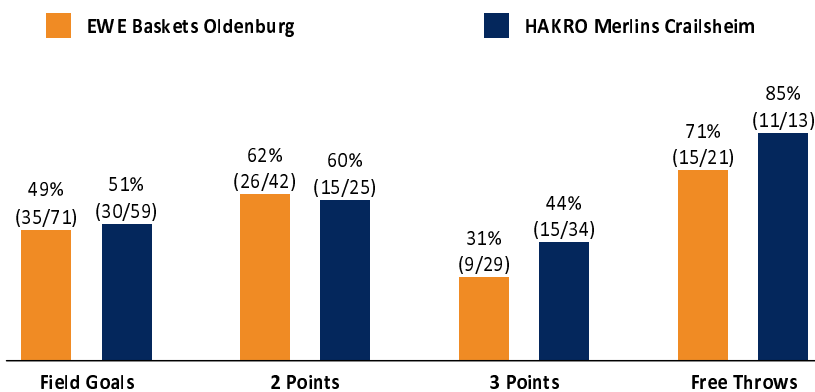

CRA - HAKRO Merlins Crailsheim (Coach: MARKOVIC Nikola)

No.	Name	Min	PTS	2 Points	3 Points	Field Goals	Free Throws	OR	DR	TR	AS	ST	TO	BS	SB	PF	FD	EFF	+/-	
0	MIKALASKAS Arunas	26:09	12	1/2 (50%)	2/5 (40%)	3/7 (43%)	4/4 (100%)	1	2	3	3	1	1	1		3	2	15	-11	
*1	LEWIS Jaren	20:35	5	1/6 (17%)	1/2 (50%)	2/8 (25%)			2	2	3	1	1		1	2	1	4	-14	
*2	STEPHENS Myles	23:19	7	2/2 (100%)	1/1 (100%)	3/3 (100%)			3	3	1		1	2		1	1	12	-4	
*3	STUCKEY Maurice	24:33	11	1/1 (100%)	3/9 (33%)	4/10 (40%)	0/1 (0%)	1	2	3	2		2			3	2	7	-7	
4	BAGGETTE Elias	DNP																		
*5	MAXHUNI Edon	23:41	8	1/4 (25%)	2/4 (50%)	3/8 (38%)		1	2	3	3		4		2	1	2	5	-7	
9	BLECK Fabian	21:50	5	1/1 (100%)	1/2 (50%)	2/3 (67%)			2	2	2	1	2			2		7	7	
10	BATEMON James	19:42	26	4/4 (100%)	4/8 (50%)	8/12 (67%)	6/6 (100%)		2	2	1	1	3			3	8	23	3	
11	KINDZEKA Rene	2:36	0		0/1 (0%)	0/1 (0%)					1	1				1		1	2	
*15	RADOSAVLJEVIC Bogdan	13:59	5	1/1 (100%)	1/2 (50%)	2/3 (67%)		1	1	2	1	1				2	3	8	-12	
33	MIDTGAARD Asbjorn	23:36	7	3/4 (75%)		3/4 (75%)	1/2 (50%)	2	3	5	1		1	2		4	2	12	3	
Team / Coach								2	2	4			2				2			
Totals			200:00	86	15/25 (60%)	15/34 (44%)	30/59 (51%)	11/13 (85%)	8	21	29	18	6	17	5	3	22	21	96	-8

OLD	CRA
17 / 19 / 36	8 / 21 / 29
21	18
21	22
22	21
10	17
7	6
36	22
16	11
14	9
15 (68:53)	2 (5:7)
12-0 (17:7)	7-0 (26:20)
Lead Changes: 2	
Times Tied: 2	

EASYCREDIT-BBL.DE

Alle offiziellen Statistiken der easyCredit BBL, Daten, Rekorde uvm. gibt es auf easyCredit-BBL.de! Und für unterwegs: die neue offizielle Liga-App, kostenfrei für iOS und Android.

MAGENTASPORT.DE

Keinen Korb mehr verpassen - Alle Spiele der easyCredit Basketball Bundesliga und des MagentaSport BBL Pokals live auf MagentaSport.de

LEGEND
Min Minutes Played   DR Defensive Rebounds   AS Assists   BS Blocked Shots   PF Fouls   +/- Plus-Minus-Rating
DNP Did Not Play   OR Offensive Rebounds   ST Steals   SB Shots Blocked   FD Fouls Drawn   * Starters
PTS Points   TR Total Rebounds   TO Turnovers   EFF Efficiency = ((PTS + TR + AS + ST + BS) - ((FGA - FGM) + (FTA - FTM) + TO))