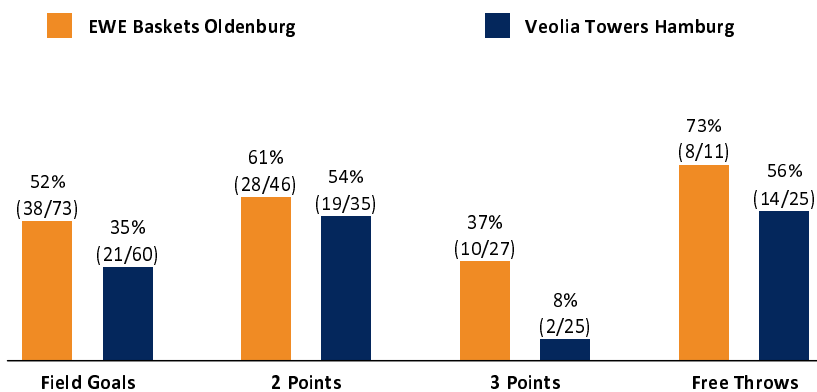

HAM - Veolia Towers Hamburg (Coach: BARLOSCHKY Benka)

No.	Name	Min	PTS	2 Points	3 Points	Field Goals	Free Throws	OR	DR	TR	AS	ST	TO	BS	SB	PF	FD	EFF	+/-
0	SCHOORMANN Len	13:45	0													2		0	-8
*1	PHILIPPS Christoph	24:26	1	0/1 (0%)	0/2 (0%)	0/3 (0%)	1/2 (50%)	2	2	4			4	1		4	1	-2	-24
*3	POLITE Anthony	23:50	11	4/7 (57%)	0/3 (0%)	4/10 (40%)	3/3 (100%)	3	3	6			2			1	5	9	-23
*7	MEISNER Lukas	25:33	11	1/1 (100%)	2/8 (25%)	3/9 (33%)	3/4 (75%)		6	6						1	5	10	-17
*9	SAMAR Ziga	17:24	2	0/1 (0%)	0/2 (0%)	0/3 (0%)	2/2 (100%)	1	1	2	4		3			2	4	2	-13
12	HINRICHS Seth	16:52	4	2/4 (50%)	0/2 (0%)	2/6 (33%)		2	1	3		1	2					2	-18
14	TAYLOR Ryan	16:10	2	1/2 (50%)	0/4 (0%)	1/6 (17%)			1	1			2			1	1	-4	-13
18	WOHLFARTH-BOTTERMANN Jonas	9:25	2	0/1 (0%)		0/1 (0%)	2/4 (50%)	1	2	3						1	3	2	-15
*23	CHILDS Yoeli	28:10	15	7/10 (70%)		7/10 (70%)	1/5 (20%)	4	6	10	2	2		1		4	23	-22	
29	HOFFMANN Linus	DNP																	
55	DAVIS Jordan	24:25	10	4/8 (50%)	0/4 (0%)	4/12 (33%)	2/5 (40%)	1	4	5	3	1	6			4	5	2	-27
Team / Coach								1	1	2			2						0
Totals		200:00	58	19/35 (54%)	2/25 (8%)	21/60 (35%)	14/25 (56%)	15	27	42	9	4	21	2		16	28	44	-36

OLD	HAM
9 / 27 / 36	15 / 27 / 42
18	9
28	16
16	28
9	21
8	4
54	34
5	16
10	4
38 (94:56)	1 (7:8)
12-0 (35:17)	5-0 (58:37)
Lead Changes: 2	
Times Tied: 2	

EASYCREDIT-BBL.DE

Alle offiziellen Statistiken der easyCredit BBL, Daten, Rekorde uvm. gibt es auf easyCredit-BBL.de! Und für unterwegs: die neue offizielle Liga-App, kostenfrei für iOS und Android.

MAGENTASPORT.DE

Keinen Korb mehr verpassen - Alle Spiele der easyCredit Basketball Bundesliga und des MagentaSport BBL Pokals live auf MagentaSport.de

LEGEND
Min Minutes Played   DR Defensive Rebounds   AS Assists   BS Blocked Shots   PF Fouls   +/- Plus-Minus-Rating
DNP Did Not Play   OR Offensive Rebounds   ST Steals   SB Shots Blocked   FD Fouls Drawn   * Starters
PTS Points   TR Total Rebounds   TO Turnovers   EFF Efficiency = ((PTS + TR + AS + ST + BS) - ((FGA - FGM) + (FTA - FTM) + TO))