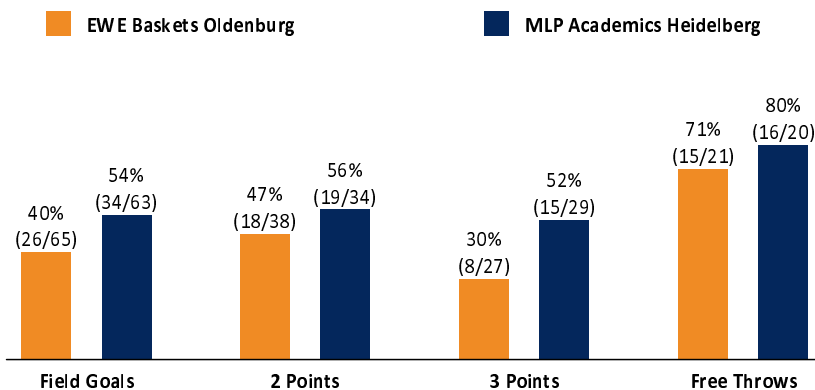

HDB - MLP Academics Heidelberg (Coach: IISALO Joonas)

No.	Name	Min	PTS	2 Points	3 Points	Field Goals	Free Throws	OR	DR	TR	AS	ST	TO	BS	SB	PF	FD	EFF	+/-
1	HERZOG Lukas	DNP																	
2	WÜRZNER Niklas	13:58	2	1/3 (33%)		1/3 (33%)	0/2 (0%)		1	1		1				4	1	0	-3
3	COLEMAN Tim	25:18	19	3/6 (50%)	1/6 (17%)	4/12 (33%)	10/11 (91%)	1	6	7	1	1	1			3	10	18	12
*6	LASISI Elias	27:39	11	1/1 (100%)	3/6 (50%)	4/7 (57%)			4	4	2		2				1	12	27
*7	GRIFFIN Bryan	18:57	5	2/4 (50%)		2/4 (50%)	1/2 (50%)	2	2	4	1					2	1	7	18
8	UGRAI Maximilian	21:03	13	3/5 (60%)	2/3 (67%)	5/8 (63%)	1/1 (100%)	1	1	2	1	1	1			2	1	13	6
*9	McVEIGH Jack	26:04	19	1/1 (100%)	5/6 (83%)	6/7 (86%)	2/2 (100%)		1	1	3	1	2			2	1	21	17
*10	KESTELOOT Vincent	27:05	12	3/5 (60%)	2/4 (50%)	5/9 (56%)		1	3	4	1	1	1	1		2		14	19
22	EDWARDSSON Felix	DNP																	
*33	WASHINGTON Eric	26:22	12	5/8 (63%)	0/1 (0%)	5/9 (56%)	2/2 (100%)	1	3	4	12	4	2			1	6	26	24
44	HUNDT Bennet	13:34	6	0/1 (0%)	2/3 (67%)	2/4 (50%)			2	2			2		1	2	2	4	0
Team / Coach									5	5								5	
Totals		200:00	99	19/34 (56%)	15/29 (52%)	34/63 (54%)	16/20 (80%)	6	28	34	21	9	11	1	1	18	23	120	24

OLD	HDB
12 / 23 / 35	6 / 28 / 34
14	21
23	18
18	23
16	11
3	9
28	32
9	5
15	8
0 (:)	33 (45:78)
7-0 (52:78)	10-0 (45:78)
	Lead Changes: 0
	Times Tied: 0

EASYCREDIT-BBL.DE

Alle offiziellen Statistiken der easyCredit BBL, Daten, Rekorde uvm. gibt es auf easyCredit-BBL.de! Und für unterwegs: die neue offizielle Liga-App, kostenfrei für iOS und Android.

MAGENTASPORT.DE

Keinen Korb mehr verpassen - Alle Spiele der easyCredit Basketball Bundesliga und des MagentaSport BBL Pokals live auf MagentaSport.de

LEGEND
Min Minutes Played   DR Defensive Rebounds   AS Assists   BS Blocked Shots   PF Fouls   +/- Plus-Minus-Rating
DNP Did Not Play   OR Offensive Rebounds   ST Steals   SB Shots Blocked   FD Fouls Drawn   * Starters
PTS Points   TR Total Rebounds   TO Turnovers   EFF Efficiency = ((PTS + TR + AS + ST + BS) - ((FGA - FGM) + (FTA - FTM) + TO))