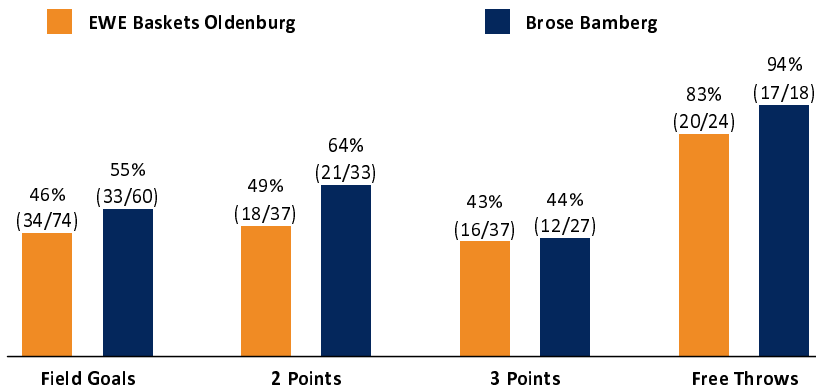

BAM - Brose Bamberg (Coach: AMIEL Oren)

No.	Name	Min	PTS	2 Points	3 Points	Field Goals	Free Throws	OR	DR	TR	AS	ST	TO	BS	SB	PF	FD	EFF	+/-
*1	MILLER Patrick	21:25	23	4/6 (67%)	3/3 (100%)	7/9 (78%)	6/6 (100%)		1	1	3	1	3			4	6	23	-25
3	THOMAS Devon	18:35	10	3/4 (75%)	1/2 (50%)	4/6 (67%)	1/2 (50%)		2	2	6		1			4	1	14	16
*11	WOHLRATH Kevin	22:15	15	3/4 (75%)	3/5 (60%)	6/9 (67%)		1	1	2	1		2			1		13	-20
12	SIMMONS Gerel	14:44	14	1/4 (25%)	2/3 (67%)	3/7 (43%)	6/6 (100%)		1	1	2	1	1			1	4	13	11
*17	BOHACIK Jaromir	12:03	2	0/2 (0%)	0/3 (0%)	0/5 (0%)	2/2 (100%)				4		1			3	2	0	-16
*21	CHACHASHVILI Gabriel	18:57	2	1/1 (100%)		1/1 (100%)			2	2				1		4	3	5	-17
22	YOUNG Solomon	23:51	13	4/6 (67%)	1/3 (33%)	5/9 (56%)	2/2 (100%)	3	9	12			1	2		2	2	22	6
31	REAVES Spencer	16:54	2	1/1 (100%)	0/4 (0%)	1/5 (20%)			2	2	1		1			2		0	-9
33	HECKMANN Patrick	26:16	7	2/3 (67%)	1/2 (50%)	3/5 (60%)			1	1	2	1	1			1	1	8	11
*43	SENGFELDER Christian	25:00	7	2/2 (100%)	1/2 (50%)	3/4 (75%)			2	2	1	1	1			2		9	-2
Team / Coach									4	4							4		
Totals			200:00	95	21/33 (64%)	12/27 (44%)	33/60 (55%)	17/18 (94%)	4	25	29	20	4	12	3	24	19	111	-9

OLD	BAM
15 / 23 / 38	Rebounds OR/DR/TR
19	Assists
19	Fouls
23	Fouls Drawn
6	Turnovers
7	Steals
32	Points in the Paint
14	Second Chance Points
11	Fast Break Points
9 (92:83)	Biggest Lead
8-0 (78:75)	Biggest Scoring Run
	Lead Changes: 8
	Times Tied: 7

EASYCREDIT-BBL.DE

Alle offiziellen Statistiken der easyCredit BBL, Daten, Rekorde uvm. gibt es auf easyCredit-BBL.de! Und für unterwegs: die neue offizielle Liga-App, kostenfrei für iOS und Android.

MAGENTASPORT.DE

Keinen Korb mehr verpassen - Alle Spiele der easyCredit Basketball Bundesliga und des MagentaSport BBL Pokals live auf MagentaSport.de

LEGEND
Min Minutes Played   DR Defensive Rebounds   AS Assists   BS Blocked Shots   PF Fouls   +/- Plus-Minus-Rating
DNP Did Not Play   OR Offensive Rebounds   ST Steals   SB Shots Blocked   FD Fouls Drawn   * Starters
PTS Points   TR Total Rebounds   TO Turnovers   EFF Efficiency = ((PTS + TR + AS + ST + BS) - ((FGA - FGM) + (FTA - FTM) + TO))