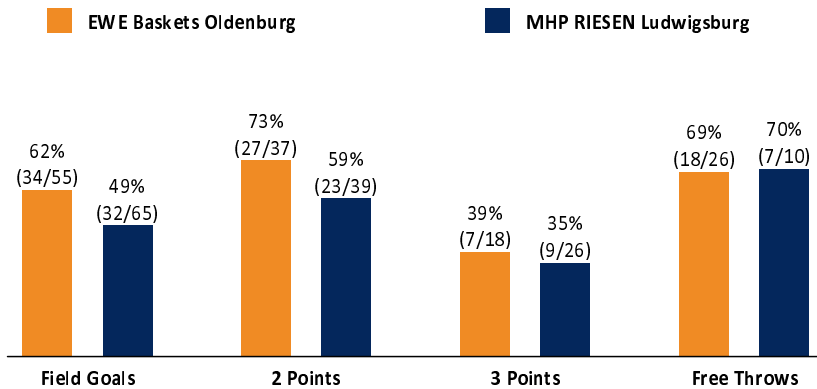

LUD - MHP RIESEN Ludwigsburg (Coach: KING Josh)

No.	Name	Min	PTS	2 Points	3 Points	Field Goals	Free Throws	OR	DR	TR	AS	ST	TO	BS	SB	PF	FD	EFF	+/-	
*1	BÄHRE Jonathan	11:59	9	3/3 (100%)	1/3 (33%)	4/6 (67%)			2	2			2	1			2	8	-7	
2	PATRICK Jacob	10:26	3	0/1 (0%)	1/1 (100%)	1/2 (50%)						1	2			3		1	-10	
*3	HUBB Prentiss	36:33	9	2/7 (29%)	1/6 (17%)	3/13 (23%)	2/3 (67%)	1	1	2	7		1	1		2	3	7	-14	
6	PATRICK Johannes	DNP																		
*7	MILLER Shonn	24:33	16	5/5 (100%)	2/2 (100%)	7/7 (100%)		4	1	5	2	1	2			3		22	-5	
*12	DUNN Jhonathan	22:06	9	3/5 (60%)	1/5 (20%)	4/10 (40%)	0/1 (0%)						1			4	1	1	-8	
*13	POLAS BARTOLO Yorman	28:06	8	4/9 (44%)	0/2 (0%)	4/11 (36%)		3		3	2		2		1	4	3	4	9	
21	HARTMANN Sebastian	DNP																		
23	JOHNSON Justin	16:09	9	3/4 (75%)	0/1 (0%)	3/5 (60%)	3/3 (100%)		4	4	1	1				1	4	13	-12	
27	EDIGIN Eddy	12:02	5	2/3 (67%)		2/3 (67%)	1/1 (100%)	2	4	6	1		1			2	1	10	-1	
29	CHERRY Will	29:46	10	0/1 (0%)	3/6 (50%)	3/7 (43%)	1/2 (50%)				5	3	5			3	3	8	-11	
93	WAARDENBURG Sam	8:20	2	1/1 (100%)		1/1 (100%)			1	1			1			5		2	-6	
Team / Coach								1	3	4			1				3			
Totals			200:00	80	23/39 (59%)	9/26 (35%)	32/65 (49%)	7/10 (70%)	11	16	27	18	6	18	2	1	27	17	79	-13

OLD	LUD
8 / 23 / 31	11 / 16 / 27
19	18
18	27
25	17
16	18
10	6
54	38
12	12
5	13
20 (81:61)	4 (13:17)
9-0 (78:59)	8-0 (11:14)
Lead Changes: 4	
Times Tied: 7	

EASYCREDIT-BBL.DE

Alle offiziellen Statistiken der easyCredit BBL, Daten, Rekorde uvm. gibt es auf easyCredit-BBL.de! Und für unterwegs: die neue offizielle Liga-App, kostenfrei für iOS und Android.

MAGENTASPORT.DE

Keinen Korb mehr verpassen - Alle Spiele der easyCredit Basketball Bundesliga und des MagentaSport BBL Pokals live auf MagentaSport.de

LEGEND
Min Minutes Played   DR Defensive Rebounds   AS Assists   BS Blocked Shots   PF Fouls   +/- Plus-Minus-Rating
DNP Did Not Play   OR Offensive Rebounds   ST Steals   SB Shots Blocked   FD Fouls Drawn   * Starters
PTS Points   TR Total Rebounds   TO Turnovers   EFF Efficiency = ((PTS + TR + AS + ST + BS) - ((FGA - FGM) + (FTA - FTM) + TO))