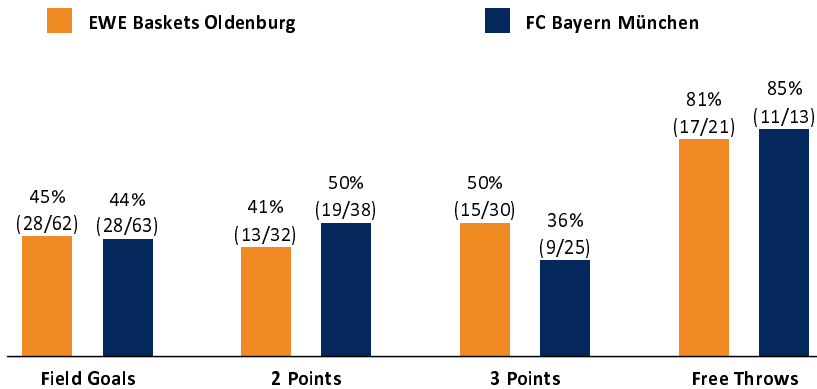

EWE Baskets Oldenburg 88 : 76

FC Bayern München

Referee: LOTTERMOSER Robert
Umpires: CICI Gentian / LODER Benedikt
Commissioner: HOLSTEN Ingo

Attendance: 6.200
Oldenburg, EWE Arena Oldenburg (6.000 Plätze), SO 7 MAI 2023, 15:00, Game-ID: 27766

Scoreboard table showing Q1, Q2, Q3, Q4 scores for OLD and FCB.

OLD - EWE Baskets Oldenburg (Coach: CALLES Pedro)

Main player statistics table for OLD team including columns for No., Name, Min, PTS, 2 Points, 3 Points, Field Goals, Free Throws, and various rebound/assist metrics.

FCB - FC Bayern München (Coach: VERTEMATI Adriano)

Main player statistics table for FCB team including columns for No., Name, Min, PTS, 2 Points, 3 Points, Field Goals, Free Throws, and various rebound/assist metrics.

Summary table comparing OLD and FCB on various metrics like Rebounds, Assists, Fouls, Turnovers, Steals, Points in the Paint, etc.

EASYCREDIT-BBL.DE
Alle offiziellen Statistiken der easyCredit BBL, Daten, Rekorde uvm. gibt es auf easyCredit-BBL.de! Und für unterwegs: die neue offizielle Liga-App, kostenfrei für iOS und Android.

MAGENTASPORT.DE
Keinen Korb mehr verpassen - Alle Spiele der easyCredit Basketball Bundesliga und des MagentaSport BBL Pokals live auf MagentaSport.de

LEGEND
Min Minutes Played, DR Defensive Rebounds, AS Assists, BS Blocked Shots, PF Fouls, +/- Plus-Minus-Rating
DNP Did Not Play, OR Offensive Rebounds, ST Steals, SB Shots Blocked, FD Fouls Drawn, * Starters
PTS Points, TR Total Rebounds, TO Turnovers, EFF Efficiency = ((PTS + TR + AS + ST + BS) - ((FGA - FGM) + (FTA - FTM) + TO))