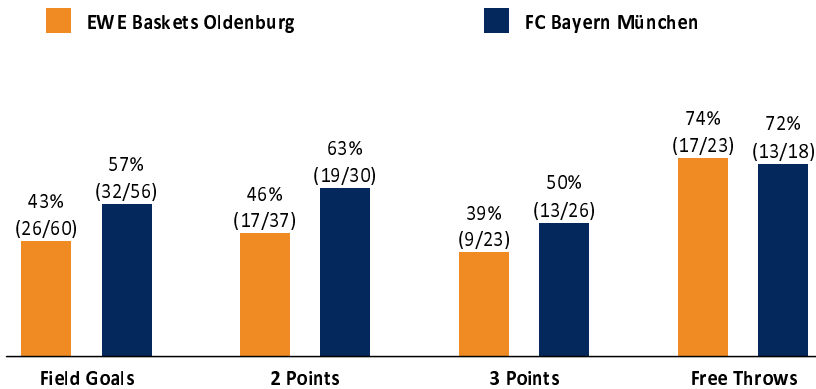

EWE Baskets Oldenburg

78 : 90

FC Bayern München

Referee: PANTHER Anne
Umpires: LOTTERMOSER Robert / MADINGER Christof
Commissioner: LAUPRECHT Claus-Arwed

Attendance: 6.200
EWE Arena, Oldenburg (6.200), SO 19 FEB 2023, 15:00, Game-ID: 30581

Scoreboard summary table showing Q1, Q2, Q3, Q4 scores for OLD and FCB.

OLD - EWE Baskets Oldenburg (Coach: CALLES Pedro)

Main player statistics table for OLD, including columns for No., Name, Min, PTS, 2 Points, 3 Points, Field Goals, Free Throws, and various rebound and efficiency metrics.

FCB - FC Bayern München (Coach: TRINCHIERI Andrea)

Main player statistics table for FCB, including columns for No., Name, Min, PTS, 2 Points, 3 Points, Field Goals, Free Throws, and various rebound and efficiency metrics.

Summary table comparing OLD and FCB on various metrics like Rebounds, Assists, Fouls, and Turnovers.

EASYCREDIT-BBL.DE

Alle offiziellen Statistiken der easyCredit BBL, Daten, Rekorde uvm. gibt es auf easyCredit-BBL.de! Und für unterwegs: die neue offizielle Liga-App, kostenfrei für iOS und Android.

MAGENTASPORT.DE

Keinen Korb mehr verpassen - Alle Spiele der easyCredit Basketball Bundesliga und des MagentaSport BBL Pokals live auf MagentaSport.de

LEGEND: Min Minutes Played, DR Defensive Rebounds, AS Assists, BS Blocked Shots, PF Fouls, +/- Plus-Minus-Rating, DNP Did Not Play, OR Offensive Rebounds, ST Steals, SB Shots Blocked, FD Fouls Drawn, * Starters, PTS Points, TR Total Rebounds, TO Turnovers, EFF Efficiency = ((PTS + TR + AS + ST + BS) - ((FGA - FGM) + (FTA - FTM) + TO))