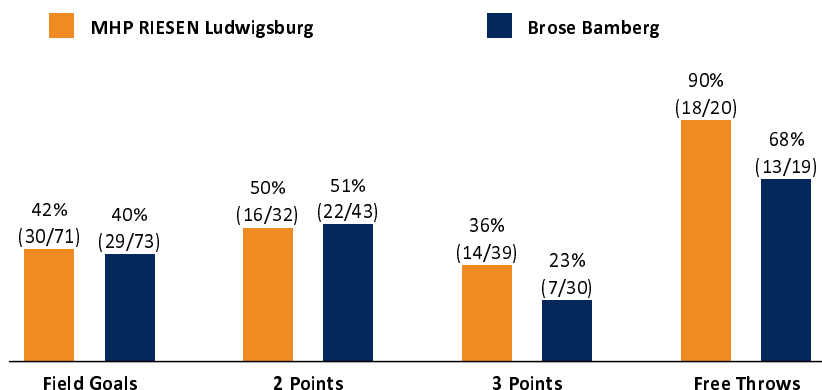

MHP RIESEN Ludwigsburg 92 : 78

Brose Bamberg

Referee: REITER Moritz
Umpires: THEIS Christian / REY Danjana
Commissioner: BENDER Ute

Attendance: 3.705
Ludwigsburg, MHP Arena Ludwigsburg (4.200 Plätze), SO 23 OKT 2022, 18:00, Game-ID: 27499

Summary table showing scores by quarter (Q1-Q4) for LUD and BAM.

LUD - MHP RIESEN Ludwigsburg (Coach: KING Josh)

Main player statistics table for Ludwigsburg, including columns for No., Name, Min, PTS, 2 Points, 3 Points, Field Goals, Free Throws, and various rebound/assist metrics.

BAM - Brose Bamberg (Coach: AMIEL Oren)

Main player statistics table for Brose Bamberg, including columns for No., Name, Min, PTS, 2 Points, 3 Points, Field Goals, Free Throws, and various rebound/assist metrics.

Summary table comparing team statistics between LUD and BAM, such as Rebounds, Assists, Fouls, Turnovers, and Steals.

EASYCREDIT-BBL.DE

Alle offiziellen Statistiken der easyCredit BBL, Daten, Rekorde uvm. gibt es auf easyCredit-BBL.de! Und für unterwegs: die neue offizielle Liga-App, kostenfrei für iOS und Android.

MAGENTASPORT.DE

Keinen Korb mehr verpassen - Alle Spiele der easyCredit Basketball Bundesliga und des MagentaSport BBL Pokals live auf MagentaSport.de

LEGEND: Min Minutes Played, DR Defensive Rebounds, AS Assists, BS Blocked Shots, PF Fouls, +/- Plus-Minus-Rating, DNP Did Not Play, OR Offensive Rebounds, ST Steals, SB Shots Blocked, FD Fouls Drawn, * Starters, PTS Points, TR Total Rebounds, TO Turnovers, EFF Efficiency = ((PTS + TR + AS + ST + BS) - ((FGA - FGM) + (FTA - FTM) + TO))