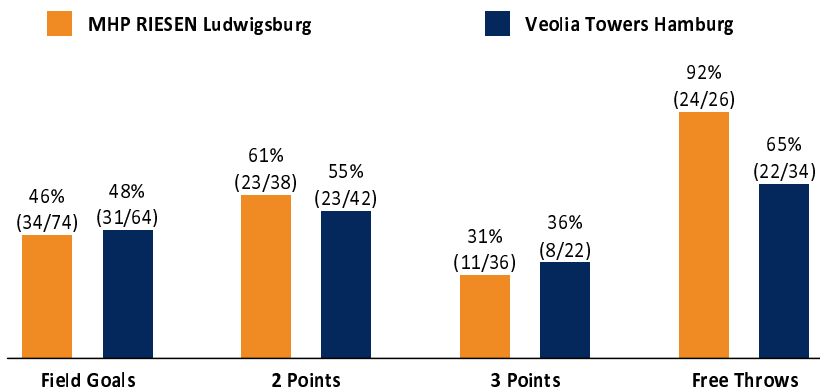

HAM - Veolia Towers Hamburg (Coach: KORNER Raoul)

No.	Name	Min	PTS	2 Points	3 Points	Field Goals	Free Throws	OR	DR	TR	AS	ST	TO	BS	SB	PF	FD	EFF	+/-	
*0	SCHOORMANN Len	21:59	8	1/1 (100%)		1/1 (100%)	6/7 (86%)	2		2						3	3	9	-4	
5	PHILIPPS Christoph	15:34	5	1/1 (100%)	1/2 (50%)	2/3 (67%)	0/2 (0%)		1	1						3	1	3	-12	
6	MÖLLER Leif	DNP																		
*7	MEISNER Lu kas	19:15	13	3/3 (100%)	2/8 (25%)	5/11 (45%)	1/1 (100%)	1	3	4			1			3	2	10	-13	
*8	WOODARD James	29:35	12	2/8 (25%)	2/5 (40%)	4/13 (31%)	2/3 (67%)	2	1	3	5		3			3	2	7	-4	
9	SAMAR Ziga	27:03	18	4/7 (57%)	2/4 (50%)	6/11 (55%)	4/6 (67%)		3	3	6	1	2			3	4	19	1	
*10	McCULLUM Kendale	20:20	7	3/6 (50%)	0/1 (0%)	3/7 (43%)	1/1 (100%)		1	1	3	1	2	1	1	2	5	7	-14	
12	HINRICHS Seth	23:43	6	3/7 (43%)	0/1 (0%)	3/8 (38%)	0/2 (0%)	1	3	4	3		3		2	3	2	3	2	
13	CLARK II Marvin	5:29	3		1/1 (100%)	1/1 (100%)										2		3	0	
18	WOHLFARTH-BOTTERMANN Jonas	20:31	14	4/4 (100%)		4/4 (100%)	6/10 (60%)	3	5	8	1		2	2		2	8	19	8	
*23	CHILDS Yoeli	16:31	6	2/5 (40%)		2/5 (40%)	2/2 (100%)	1	3	4	2		2	1		1	2	8	-19	
Team / Coach								4	3	7			1		1		6			
Totals			200:00	92	23/42 (55%)	8/22 (36%)	31/64 (48%)	22/34 (65%)	14	23	37	20	2	16	4	3	26	29	94	-11

LUD	Rebounds OR/DR/TR	HAM
16 / 20 / 36	Assists	14 / 23 / 37
21	Fouls	20
30	Fouls Drawn	26
25	Turnovers	29
9	Steals	16
6	Points in the Paint	2
40	Second Chance Points	42
19	Fast Break Points	20
12	Biggest Lead	6
16 (57:41)	Biggest Scoring Run	0 (:)
7-0 (35:26)	Lead Changes:	8-0 (13:12)
	Times Tied:	0

EASYCREDIT-BBL.DE

Alle offiziellen Statistiken der easyCredit BBL, Daten, Rekorde uvm. gibt es auf easyCredit-BBL.de! Und für unterwegs: die neue offizielle Liga-App, kostenfrei für iOS und Android.

MAGENTASPORT.DE

Keinen Korb mehr verpassen - Alle Spiele der easyCredit Basketball Bundesliga und des MagentaSport BBL Pokals live auf MagentaSport.de

LEGEND
Min Minutes Played   DR Defensive Rebounds   AS Assists   BS Blocked Shots   PF Fouls   +/- Plus-Minus-Rating
DNP Did Not Play   OR Offensive Rebounds   ST Steals   SB Shots Blocked   FD Fouls Drawn   * Starters
PTS Points   TR Total Rebounds   TO Turnovers   EFF Efficiency = ((PTS + TR + AS + ST + BS) - ((FGA - FGM) + (FTA - FTM) + TO))