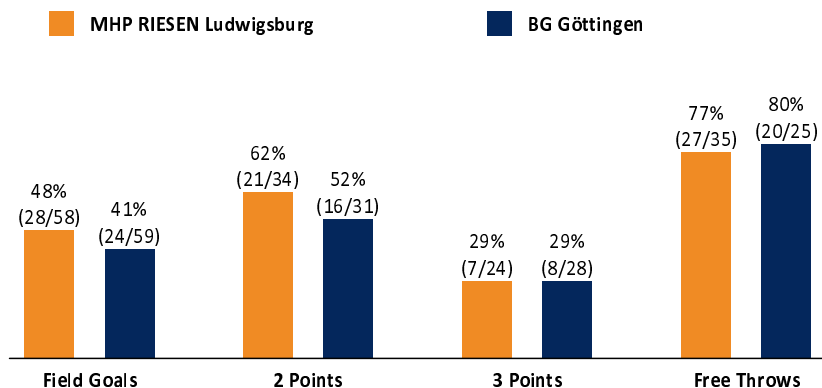

MHP RIESEN Ludwigsburg 90 : 76

BG Göttingen

Referee: REITER Moritz
Umpires: STREIT Enrico / THEIS Christian
Commissioner: BENDER Ute

Attendance: 3.825
Ludwigsburg, MHP Arena Ludwigsburg (4.129 Plätze), SA 10 DEZ 2022, 18:00, Game-ID: 27538

Scoreboard table showing Q1, Q2, Q3, Q4 scores for LUD and GOT.

LUD - MHP RIESEN Ludwigsburg (Coach: KING Josh)

Main player statistics table for LUD, including columns for No., Name, Min, PTS, 2 Points, 3 Points, Field Goals, Free Throws, and various rebound/assist metrics.

GOT - BG Göttingen (Coach: MOORS Roel)

Main player statistics table for GOT, including columns for No., Name, Min, PTS, 2 Points, 3 Points, Field Goals, Free Throws, and various rebound/assist metrics.

Summary table comparing LUD and GOT on various team statistics such as Rebounds, Assists, Fouls, Turnovers, Steals, Points in the Paint, etc.

EASYCREDIT-BBL.DE

Alle offiziellen Statistiken der easyCredit BBL, Daten, Rekorde uvm. gibt es auf easyCredit-BBL.de! Und für unterwegs: die neue offizielle Liga-App, kostenfrei für iOS und Android.

MAGENTASPORT.DE

Keinen Korb mehr verpassen - Alle Spiele der easyCredit Basketball Bundesliga und des MagentaSport BBL Pokals live auf MagentaSport.de

LEGEND: Min Minutes Played, DR Defensive Rebounds, AS Assists, BS Blocked Shots, PF Fouls, +/- Plus-Minus-Rating, DNP Did Not Play, OR Offensive Rebounds, ST Steals, SB Shots Blocked, * Starters, PTS Points, TR Total Rebounds, TO Turnovers, EFF Efficiency = ((PTS + TR + AS + ST + BS) - ((FGA - FGM) + (FTA - FTM) + TO))