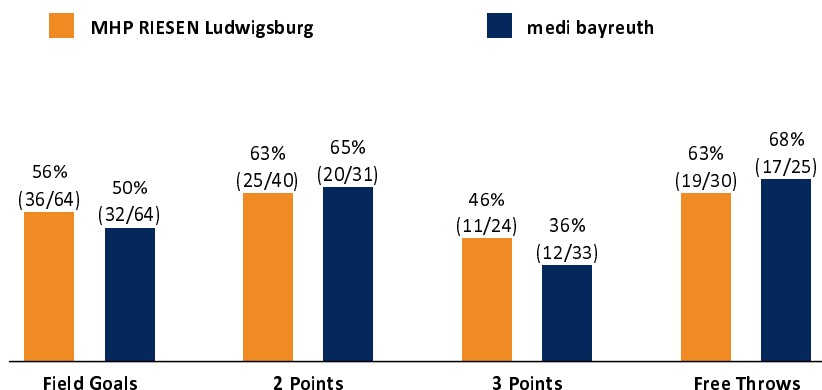

MHP RIESEN Ludwigsburg 102 : 93

medi bayreuth

Referee: FRITZ Clemens
Umpires: KATTUR Radeesh / BOHN Andreas
Commissioner: BENDER Ute

Attendance: 2.706
Ludwigsburg, MHP Arena Ludwigsburg (4.129 Plätze), MI 8 MRZ 2023, 19:00, Game-ID: 27574

Scoreboard table showing Q1, Q2, Q3, Q4 scores for LUD and BAY.

LUD - MHP RIESEN Ludwigsburg (Coach: KING Josh)

Main player statistics table for LUD, including columns for No., Name, Min, PTS, 2 Points, 3 Points, Field Goals, Free Throws, and various rebound and efficiency metrics.

BAY - medi bayreuth (Coach: DRIJENCIC Miladen)

Main player statistics table for BAY, including columns for No., Name, Min, PTS, 2 Points, 3 Points, Field Goals, Free Throws, and various rebound and efficiency metrics.

Summary statistics table comparing LUD and BAY across various metrics like Rebounds, Assists, Fouls, Turnovers, Steals, Points in the Paint, etc.

EASYCREDIT-BBL.DE

Alle offiziellen Statistiken der easyCredit BBL, Daten, Rekorde uvm. gibt es auf easyCredit-BBL.de! Und für unterwegs: die neue offizielle Liga-App, kostenfrei für iOS und Android.

MAGENTASPORT.DE

Keinen Korb mehr verpassen - Alle Spiele der easyCredit Basketball Bundesliga und des MagentaSport BBL Pokals live auf MagentaSport.de

LEGEND
Min Minutes Played
DNP Did Not Play
PTS Points
DR Defensive Rebounds
OR Offensive Rebounds
TR Total Rebounds
AS Assists
ST Steals
TO Turnovers
BS Blocked Shots
SB Shots Blocked
EFF Efficiency = ((PTS + TR + AS + ST + BS) - ((FGA - FGM) + (FTA - FTM) + TO))
PF Fouls
FD Fouls Drawn
+/- Plus-Minus-Rating
* Starters