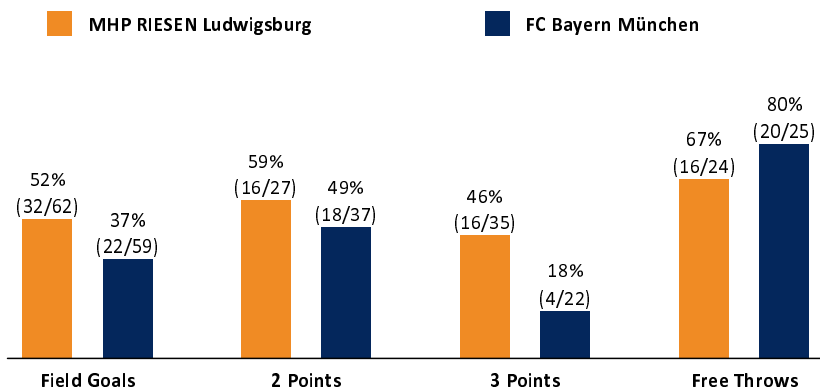

MHP RIESEN Ludwigsburg 96 : 68

FC Bayern München

Referee: REITER Moritz
Umpires: KOVACEVIC Nesa / HACK Johannes
Commissioner: KINDERVATER Max

Attendance: 4.000
Ludwigsburg, MHP Arena Ludwigsburg (4.129 Plätze), SO 15 JAN 2023, 18:00, Game-ID: 27597

Summary table showing scores for Q1, Q2, Q3, Q4 for LUD and FCB.

LUD - MHP RIESEN Ludwigsburg (Coach: KING Josh)

Main player statistics table for MHP RIESEN Ludwigsburg, including columns for No., Name, Min, PTS, 2 Points, 3 Points, Field Goals, Free Throws, and various rebound and steal metrics.

FCB - FC Bayern München (Coach: TRINCHIERI Andrea)

Main player statistics table for FC Bayern München, including columns for No., Name, Min, PTS, 2 Points, 3 Points, Field Goals, Free Throws, and various rebound and steal metrics.

Summary table comparing MHP RIESEN Ludwigsburg and FC Bayern München across various statistical categories like Rebounds, Assists, Fouls, and Turnovers.

EASYCREDIT-BBL.DE

Alle offiziellen Statistiken der easyCredit BBL, Daten, Rekorde uvm. gibt es auf easyCredit-BBL.de! Und für unterwegs: die neue offizielle Liga-App, kostenfrei für iOS und Android.

MAGENTASPORT.DE

Keinen Korb mehr verpassen - Alle Spiele der easyCredit Basketball Bundesliga und des MagentaSport BBL Pokals live auf MagentaSport.de

LEGEND
Min Minutes Played
DNP Did Not Play
PTS Points
DR Defensive Rebounds
OR Offensive Rebounds
TR Total Rebounds
AS Assists
ST Steals
TO Turnovers
BS Blocked Shots
SB Shots Blocked
EFF Efficiency = ((PTS + TR + AS + ST + BS) - ((FGA - FGM) + (FTA - FTM) + TO))
PF Fouls
FD Fouls Drawn
+/- Plus-Minus-Rating
* Starters